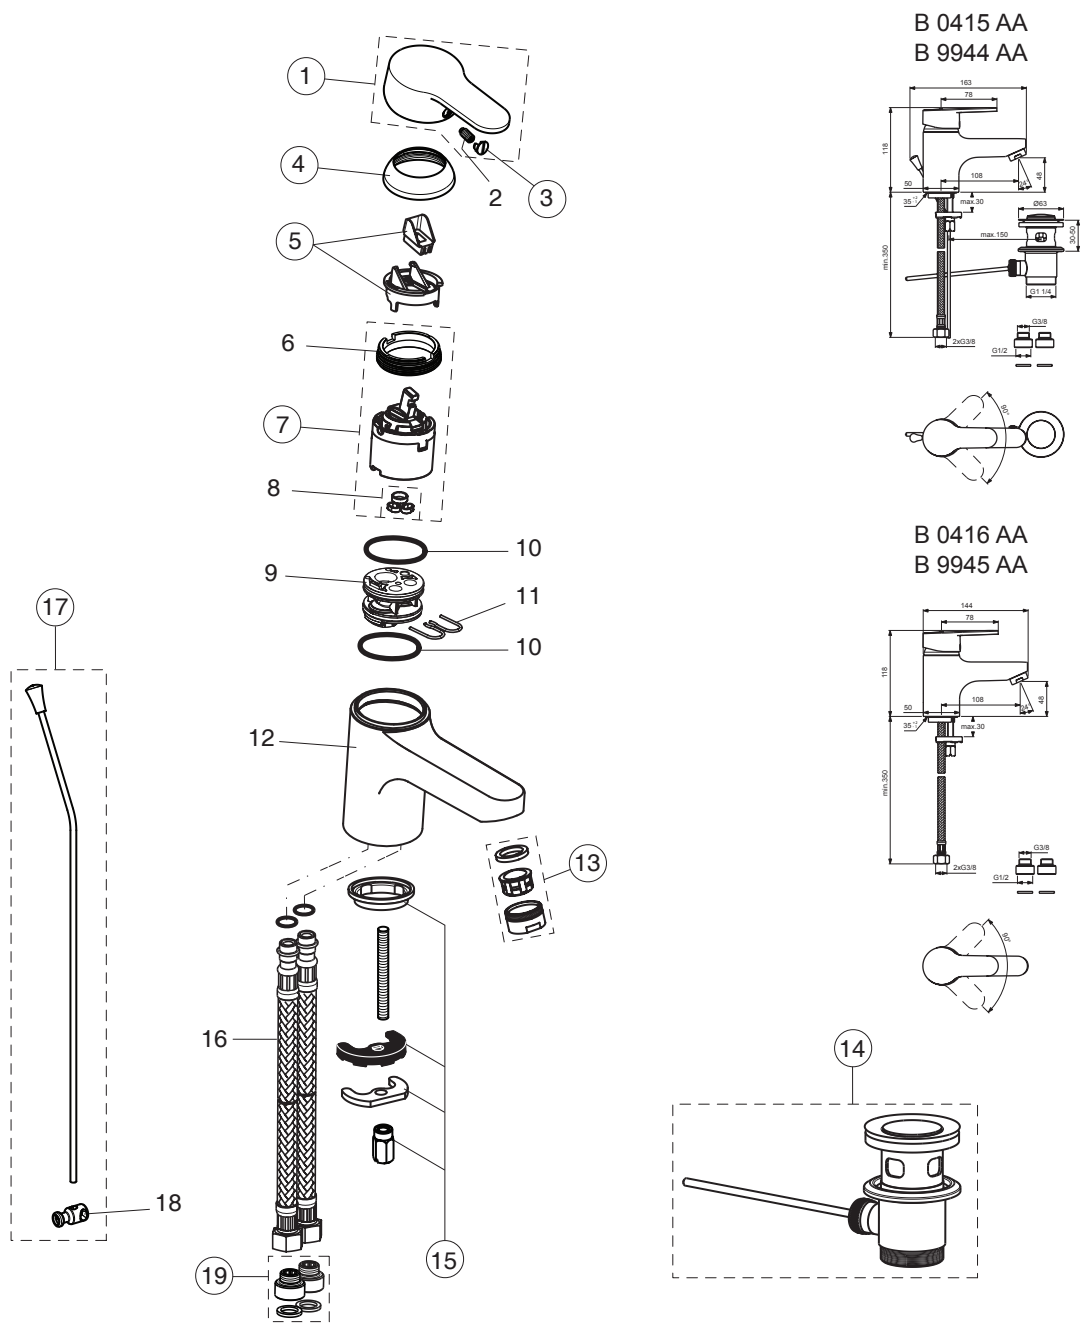

# SEVAFRESH

*Vidima*

Pos.	Signify	Spare parts-Nr.	Quantity	Pos.	Signify	Spare parts-Nr.	Quantity
1	Lever,w/logo-compl.	B960983AA	1 Pcs.	15	Connecting set	B960608NU	1 Set
2	Screw M5x10		1 Pcs.	16	Flex hose F3/8-D10.5/L445		2 Pcs.
3	Cap(Blue/Red)	B960426NU	1 Pcs.	17	Pull-up rod-compl.	B960371AA	1 Set
4+pos.6	Cap	B960862AA	1 Pcs.	18	Pop up waste shackle		1 Pcs.
5	Eco click set D40	B960477NU	1 Pcs.	19	Nipple G3/8-G1/2-compl.	B961063NU	1 Set
6	Screw M43x1.5 M41x1.5		1 Pcs.				
7	Cartridge Ø 40mm	B960863NU	1 Pcs.				
8	O-Ring-set		1 Set				
9	Manifold		1 Pcs.				
10	O-Ring Ø 35x2		2 Pcs.				
11	Clip		2 Pcs.				
12	Body basin		1 Pcs.				
13	Casc.perlator M24x1-A	B960411AA	1 Pcs.				
14	Pop-up waste-plastic	B964550AA	1 Pcs.				