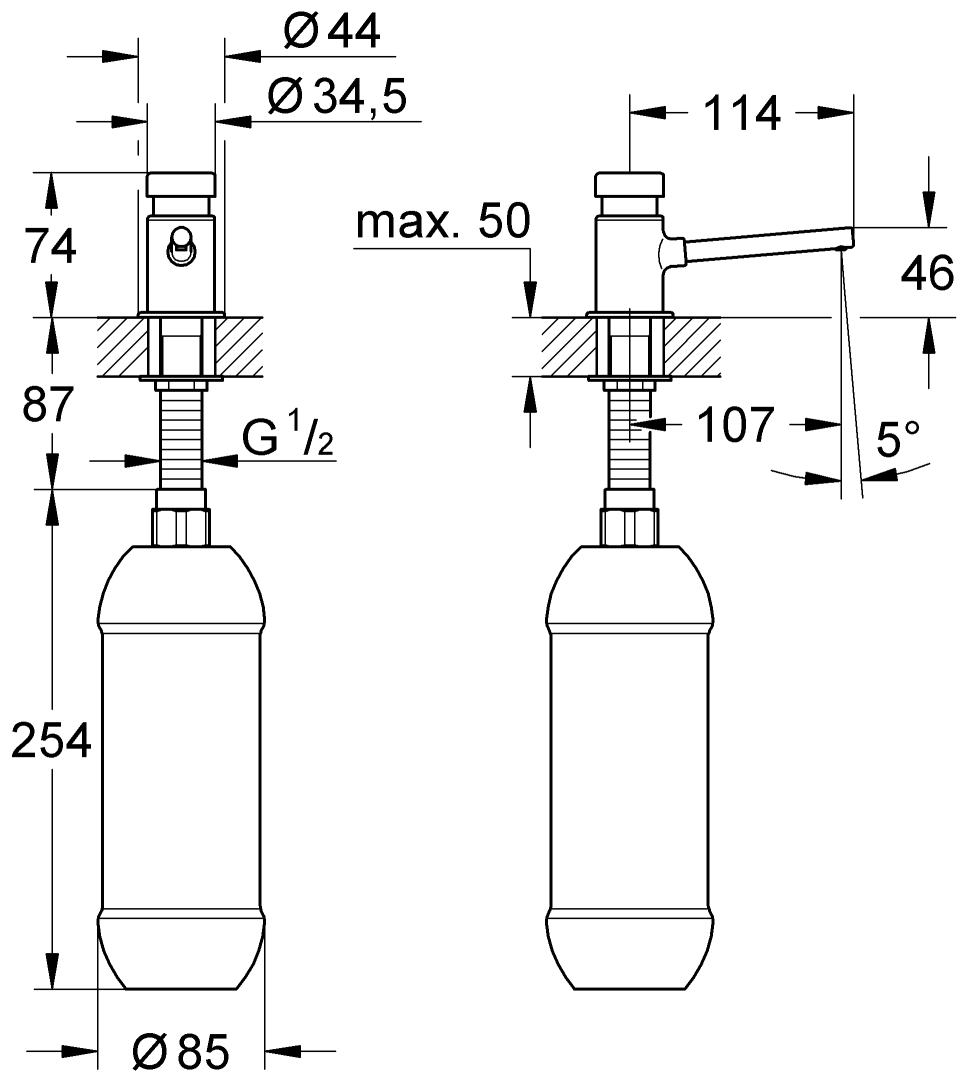

36 194

Contropress

Contropress

Design & Quality Engineering GROHE Germany

22A53.7410/ÄM 202460/08.10

GROHE

ENJOY WATER®

36 194