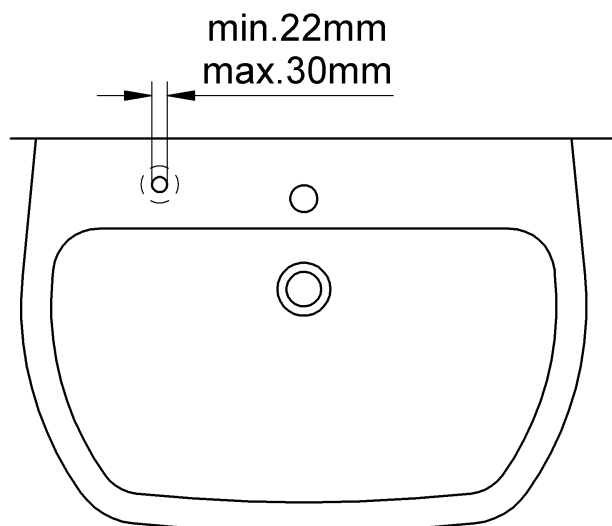

36 194

Contropress

Contropress

Design & Quality Engineering GROHE Germany

22A53.7410/ÄM 202460/08.10

GROHE

ENJOY WATER®

36 194