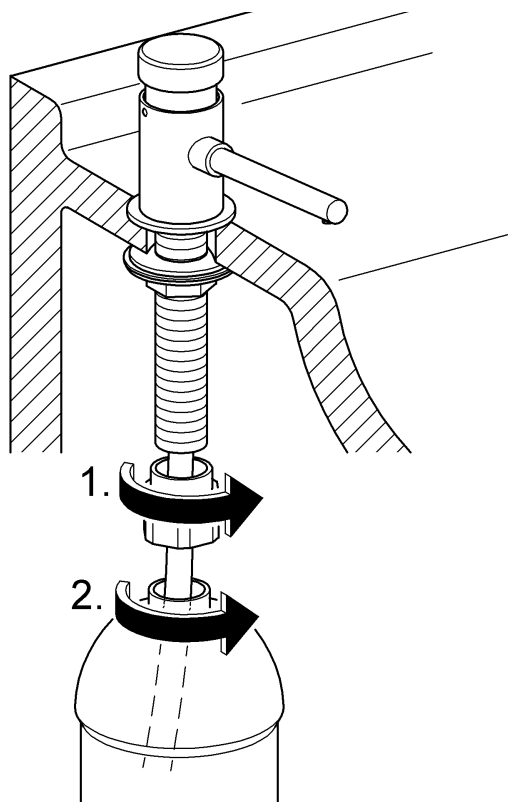

(D) Flüssige Seife / Lotionen / Spülmittel	kein Desinfektionsmittel
(GB) Liquid soap / lotions / detergents	no disinfectants
(F) Savons liquides / Lotions / Détergents	ne pas utiliser de désinfectant
(NL) Vloeibare zeep / lotion / afwasmiddel	geen desinfecterend middel
(I) Sapone liquido / lozioni / detergenti	non usare disinfettanti
(E) Jabón líquido / Lociones / Producto lavavajillas	sin desinfectante
(S) Flytande tvål / lotioner / diskmedel	inget desinfektionsmedel
(DK) Flydende sæbe / lotion / opvaskemiddel	ikke desinfektionsmidler
(FIN) Nestemäinen saippua / pesunesteet / astianpesuaine	ei desinfiointiaineita
(N) Flytende såpe / lotion / oppvaskmiddel	ikke desinfeksjonsmiddel
(PL) Płynne mydło / emulsja / płyn do płukania	środek dezynfekujący-nie stosować
(UAE) صابون سائل / لوشن / مادة جلي	مادة غير معقمة
(GR) Υγρό σαπούνι / Λοσιόν / Υγρό καθαρισμού	κανένα απολυμαντικό
(CZ) Tekuté mýdlo / emulze / detergenty	nepoužívat dezinfekční prostředek
(H) Folyékony szappan / Ápolószer / Mosogatószer	nem fertőtlenítőszer
(P) Sabonete líquido / loções / detergente	não usar desinfectante
(TR) Sivi sabun / Losyon / Temizlik maddesi	dezenfeksyon maddesi koymayiniz
(RUS) жидкое мыло / лосьоны / моющее средство	не дезинфицирующее средство
(SK) Tekuté mydlo / emulzie / detergenty	nepoužívať' dezinfekčný prostriedok