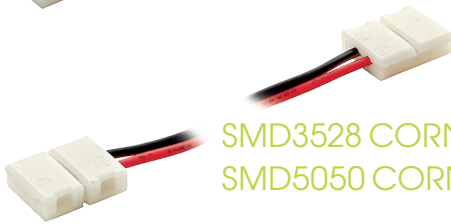

SMD3528 MIDDLE CONNECTOR
SMD5050 MIDDLE CONNECTOR

RGB SMD5050 CONNECTOR

SMD3528 POWER LEAD CONNECTOR
SMD5050 POWER LEAD CONNECTOR

RGB POWER LEAD CONNECTOR

SMD3528 CORNER CONNECTOR
SMD5050 CORNER CONNECTOR

RGB CORNER CONNECTOR

FEMALE CONNECTOR DC-FC

L-CONNECTOR 8/10mm

L-CONNECTOR 8/10mm RGB

CONNECTORS

Артикул Art	КОД ЗАЯВКА Order code
CONNECTOR 10mm RGB SMD5050 MIDDLE	003724
CONNECTOR 10mm SMD5050 MIDDLE	003721
CONNECTOR 8mm SMD3528 MIDDLE	003718
CONNECTOR 8mm SMD3528 POWER LEAD 15CM	003719
CONNECTOR 10mm RGB SMD5050 POWER LEAD 15CM	003725
CONNECTOR 10mm SMD5050 POWER LEAD 15CM	003722
CORNER CONNECTOR 10mm RGB SMD5050	003726
CORNER CONNECTOR 10mm SMD5050	003723
CORNER CONNECTOR 8mm SMD3528	003720
FEMALE CONNECTOR DC-FC	003727
L-CONNECTOR 8/10mm	003728
L-CONNECTOR 8/10mm RGB	003729