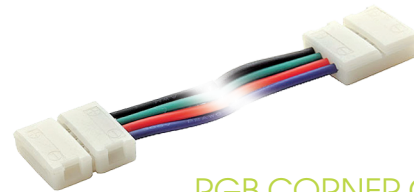

SMD3528 MIDDLE CONNECTOR
SMD5050 MIDDLE CONNECTOR

RGB SMD5050 CONNECTOR

SMD3528 POWER LEAD CONNECTOR
SMD5050 POWER LEAD CONNECTOR

RGB POWER LEAD CONNECTOR

SMD3528 CORNER CONNECTOR
SMD5050 CORNER CONNECTOR

RGB CORNER CONNECTOR

FEMALE CONNECTOR DC-FC

L-CONNECTOR 8/10mm

L-CONNECTOR 8/10mm RGB

CONNECTORS

Артикул Art	КОД ЗАЯВКА Order code
CONNECTOR 10mm RGB SMD5050 MIDDLE	003724
CONNECTOR 10mm SMD5050 MIDDLE	003721
CONNECTOR 8mm SMD3528 MIDDLE	003718
CONNECTOR 8mm SMD3528 POWER LEAD 15CM	003719
CONNECTOR 10mm RGB SMD5050 POWER LEAD 15CM	003725
CONNECTOR 10mm SMD5050 POWER LEAD 15CM	003722
CORNER CONNECTOR 10mm RGB SMD5050	003726
CORNER CONNECTOR 10mm SMD5050	003723
CORNER CONNECTOR 8mm SMD3528	003720
FEMALE CONNECTOR DC-FC	003727
L-CONNECTOR 8/10mm	003728
L-CONNECTOR 8/10mm RGB	003729