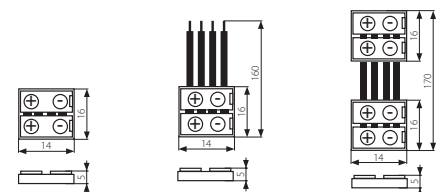

CONNECTORS RGB 10 mm