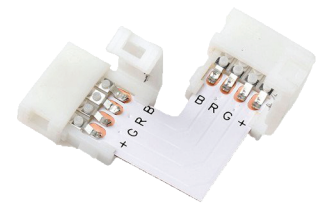

SMD3528 MIDDLE CONNECTOR
SMD5050 MIDDLE CONNECTOR

RGB SMD5050 CONNECTOR

SMD3528 POWER LEAD CONNECTOR
SMD5050 POWER LEAD CONNECTOR

RGB POWER LEAD CONNECTOR

SMD3528 CORNER CONNECTOR
SMD5050 CORNER CONNECTOR

RGB CORNER CONNECTOR

FEMALE CONNECTOR DC-FC

L-CONNECTOR 8/10mm

L-CONNECTOR 8/10mm RGB

CONNECTORS

Артикул Art	КОД ЗАЯВКА Order code
CONNECTOR 10mm RGB SMD5050 MIDDLE	003724
CONNECTOR 10mm SMD5050 MIDDLE	003721
CONNECTOR 8mm SMD3528 MIDDLE	003718
CONNECTOR 8mm SMD3528 POWER LEAD 15CM	003719
CONNECTOR 10mm RGB SMD5050 POWER LEAD 15CM	003725
CONNECTOR 10mm SMD5050 POWER LEAD 15CM	003722
CORNER CONNECTOR 10mm RGB SMD5050	003726
CORNER CONNECTOR 10mm SMD5050	003723
CORNER CONNECTOR 8mm SMD3528	003720
FEMALE CONNECTOR DC-FC	003727
L-CONNECTOR 8/10mm	003728
L-CONNECTOR 8/10mm RGB	003729