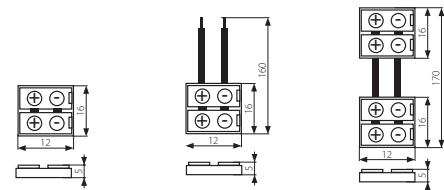

RGB CORNER CONNECTOR

FEMALE CONNECTOR DC-FC

L-CONNECTOR 8/10mm

L-CONNECTOR 8/10mm RGB

CONNECTORS

Артикул Art	КОД ЗАЯВКА Order code
CONNECTOR 10mm RGB SMD5050 MIDDLE	003724
CONNECTOR 10mm SMD5050 MIDDLE	003721
CONNECTOR 8mm SMD3528 MIDDLE	003718
CONNECTOR 8mm SMD3528 POWER LEAD 15CM	003719
CONNECTOR 10mm RGB SMD5050 POWER LEAD 15CM	003725
CONNECTOR 10mm SMD5050 POWER LEAD 15CM	003722
CORNER CONNECTOR 10mm RGB SMD5050	003726
CORNER CONNECTOR 10mm SMD5050	003723
CORNER CONNECTOR 8mm SMD3528	003720
FEMALE CONNECTOR DC-FC	003727
L-CONNECTOR 8/10mm	003728
L-CONNECTOR 8/10mm RGB	003729