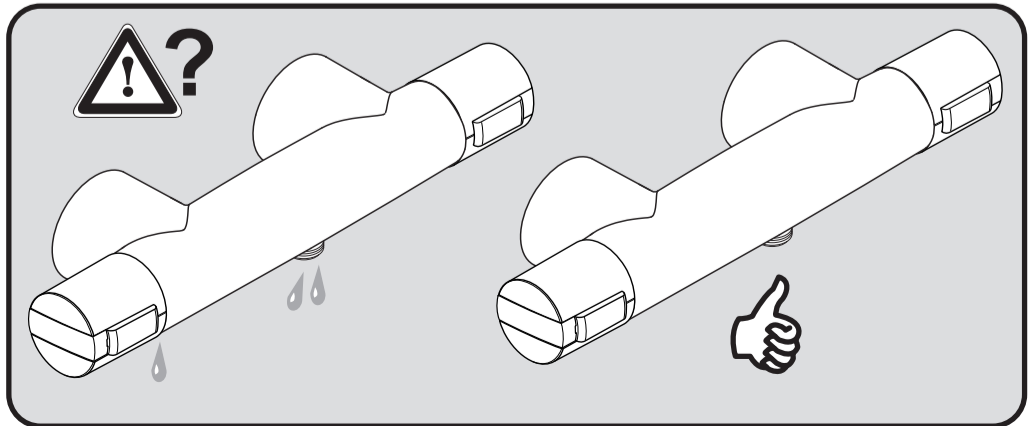

P bar	0,5	MAX. 10	5		Q (3 bar)
	T °C		MAX. 80	65		l/min
				55		20,5