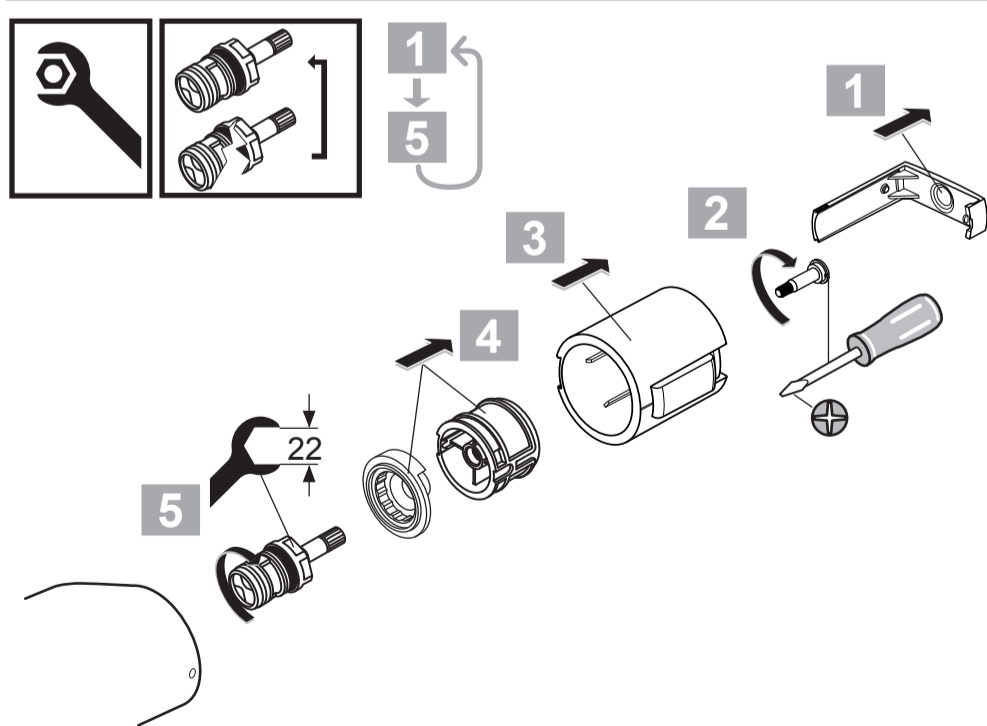

Ideal Standard International BVBA
Corporate Village - Gent Building
Da Vincilaan 2
1935 Zaventem
Belgium

www.idealstandardinternational.com