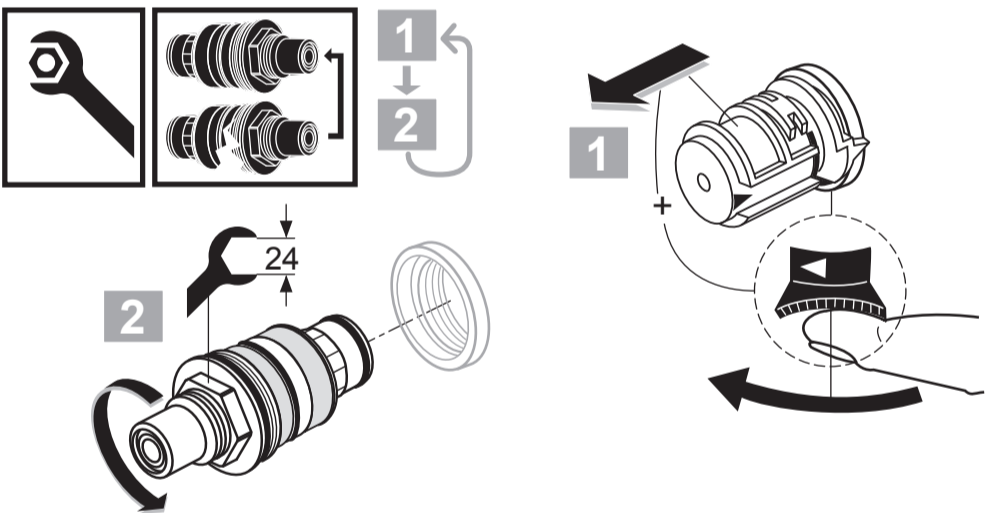

CERATHERM 200
A 4627 .. A 4658 .. A 5761 ..

0413 / A 866 277
(+ A 865 612)
Made in Germany