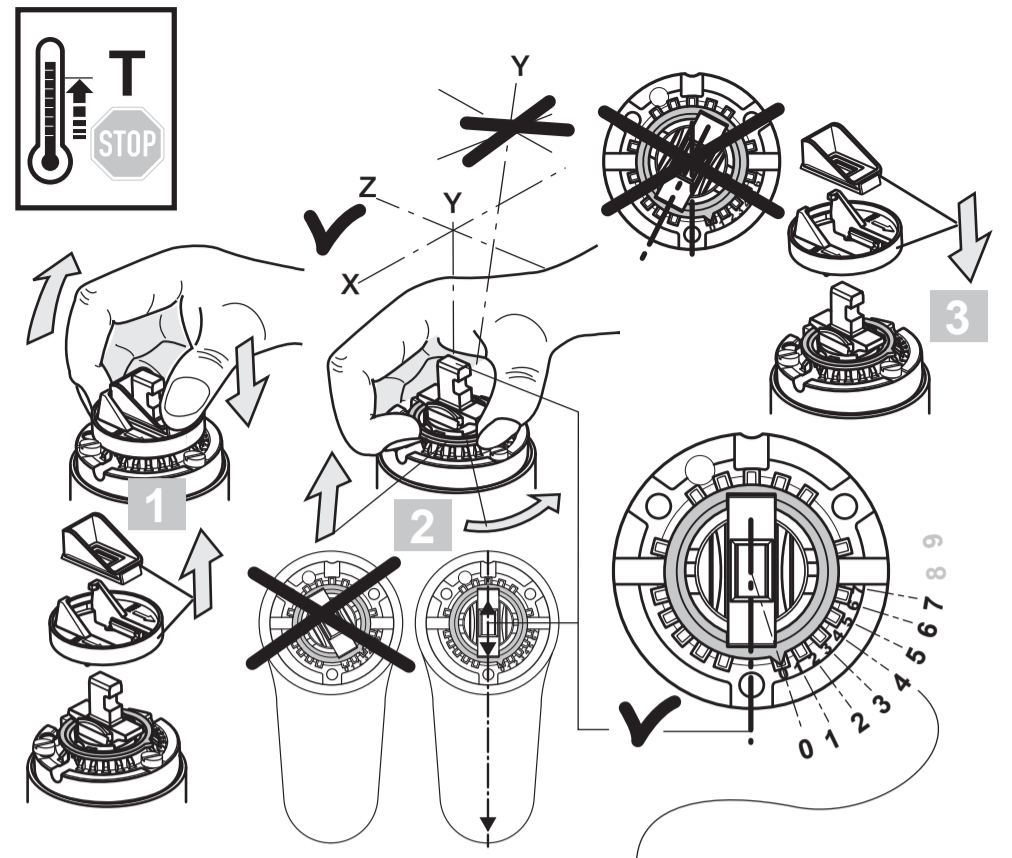

Pressure 0,3 MPa 3 bar	Temperature °C	0	1	2	3	4	5	6	7	8	9		
		50°C	16°C	49,5	49,5	48	46	42,5	41	37	33,5	31	28
65°C	16°C	65	65	63,5	60,5	57	53,5	49	44,5	39	34,5		
81°C	16°C	81	81	78,5	73	69	63,5	56	49	42,5	36