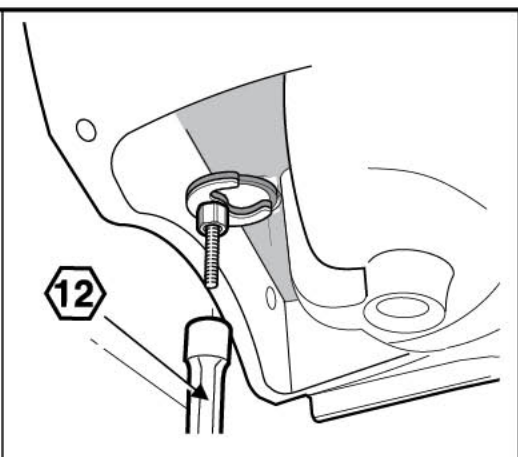

Roca

L20

P	P bar	MAX 10
P	P bar	5 MAX MIN 1
T	°C	80 MAX.
Q (3 bar)	l/min	8 5 20
		3 2
		65 50

5A3009	5A3D09
5A3109	5A3E09
5A3209	5A3F09
5A3A09	5A3G09
5A3B09	5A3I09
	5A3J09
	5A3K09

5A6009

5A6109

5A6A09

5A6B09