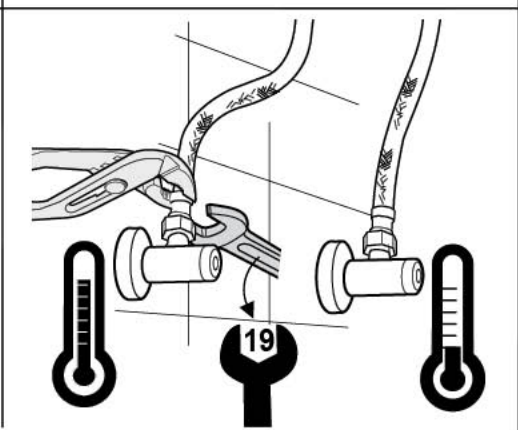

Roca

L20

P	P bar	MAX 10
P	P bar	5 MAX MIN 1
T	°C	80 MAX.
Q (3 bar)	l/min	8 5 20
		3 2
		65 50

5A3009	5A3D09
5A3109	5A3E09
5A3209	5A3F09
5A3A09	5A3G09
5A3B09	5A3I09
	5A3J09
	5A3K09

5A6009

5A6109

5A6A09

5A6B09