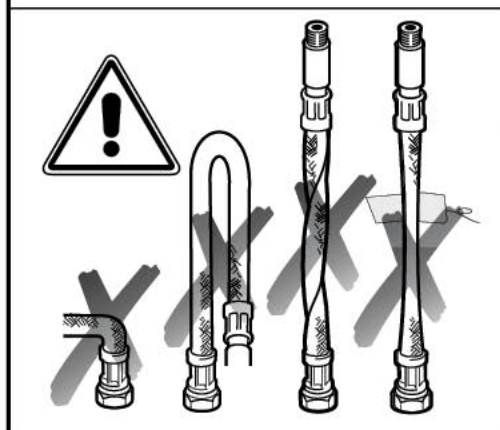

Roca

L20

P	P bar	MAX 10
P	P bar	5 MAX MIN 1
T	°C	80 MAX.
Q (3 bar)	l/min	8 5 20
		3 2
		65 50

5A3009	5A3D09
5A3109	5A3E09
5A3209	5A3F09
5A3A09	5A3G09
5A3B09	5A3I09
	5A3J09
	5A3K09

5A6009

5A6109

5A6A09

5A6B09