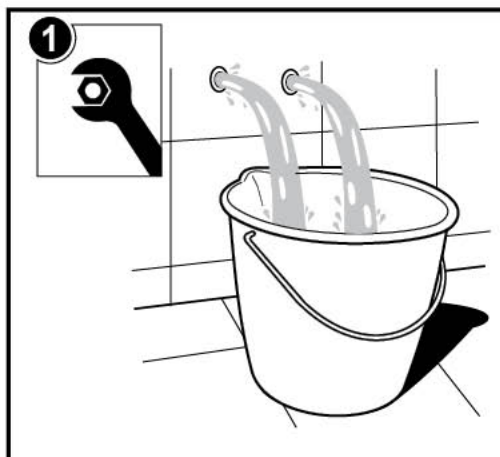

Roca

L20

P	P bar	MAX 10
P	P bar	5 MAX MIN 1
T	°C	80 MAX.
Q (3 bar)	l/min	8 5 20
		3 2
		65 50

5A3009	5A3D09
5A3109	5A3E09
5A3209	5A3F09
5A3A09	5A3G09
5A3B09	5A3I09
	5A3J09
	5A3K09

5A6009

5A6109

5A6A09

5A6B09