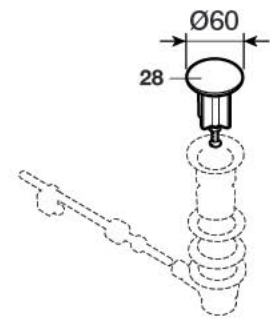

2

5A3009	5A3D09
5A3109	5A3E09
5A3209	5A3F09
5A3A09	5A3G09
5A3B09	5A3I09
	5A3J09
	5A3K09

5A6009
5A6109
5A6A09
5A6B09