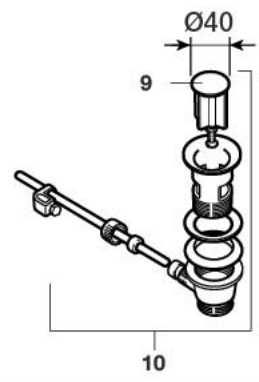

2

5A3009	5A3D09
5A3109	5A3E09
5A3209	5A3F09
5A3A09	5A3G09
5A3B09	5A3I09
	5A3J09
	5A3K09

5A6009
5A6109
5A6A09
5A6B09