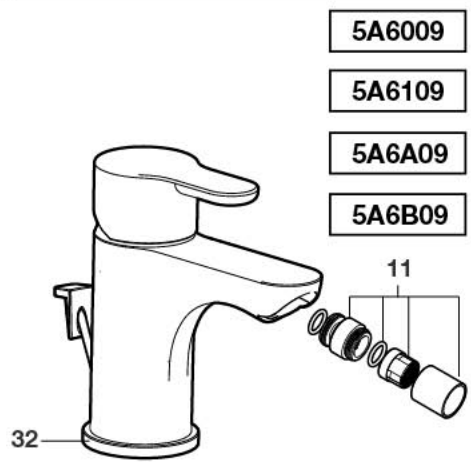

2

5A3009	5A3D09
5A3109	5A3E09
5A3209	5A3F09
5A3A09	5A3G09
5A3B09	5A3I09
	5A3J09
	5A3K09

5A6009
5A6109
5A6A09
5A6B09