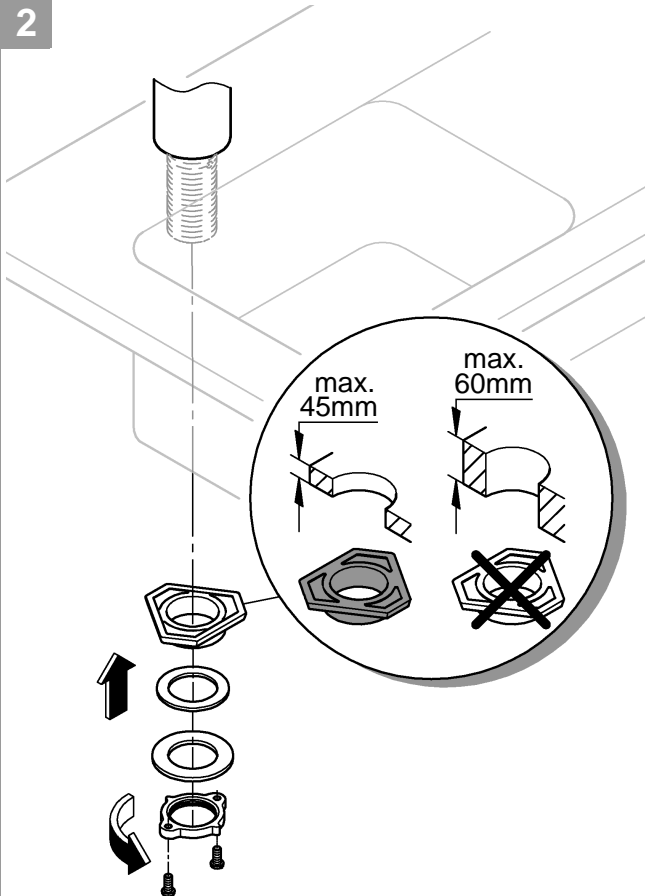

DIN 1988
DIN EN 806

1

2

3

A series of horizontal lines for writing, spanning the width of the page below the header bar.

Pure Freude an Wasser

GROHE
WAVES

D