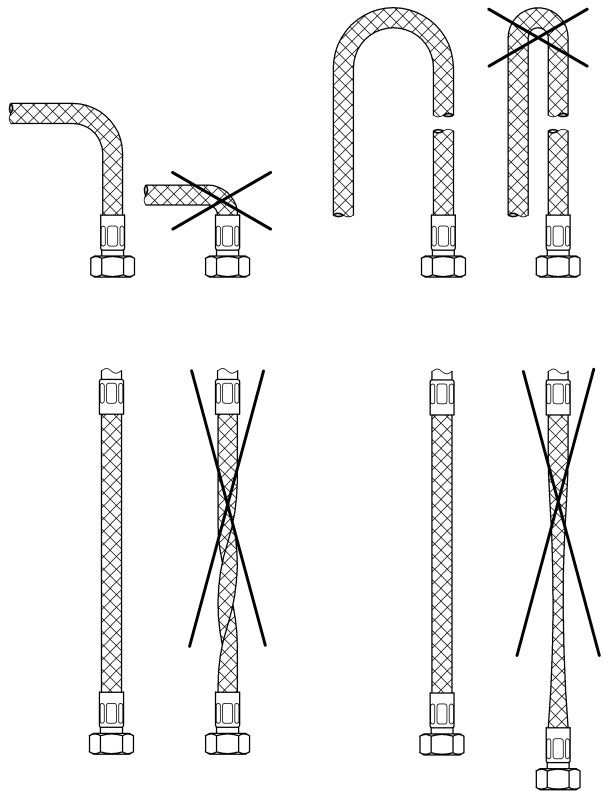

DIN 1988
DIN EN 806

1

2

3

A series of horizontal lines for writing, spanning the width of the page below the header bar.

Pure Freude an Wasser

GROHE
WAVES

D