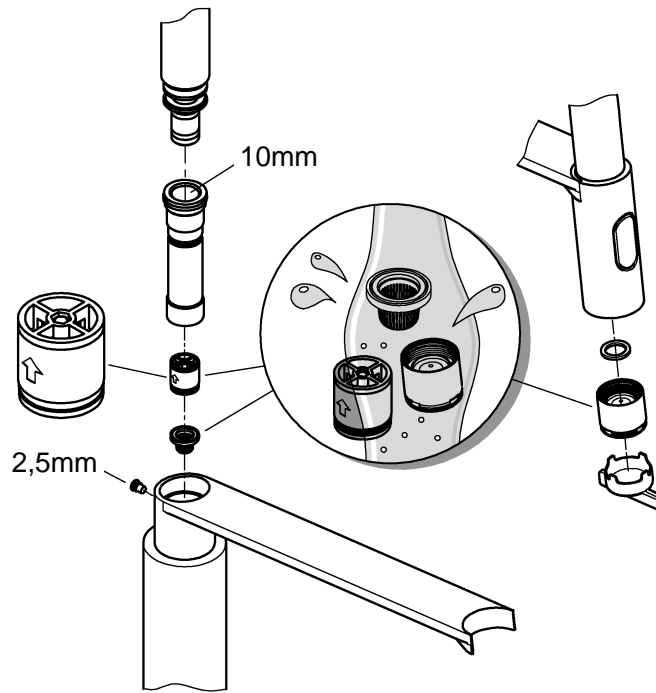

DIN 1988
DIN EN 806

1

2

3

A series of horizontal lines for writing, spanning the width of the page below the header bar.

Pure Freude an Wasser

GROHE
WAVES

D