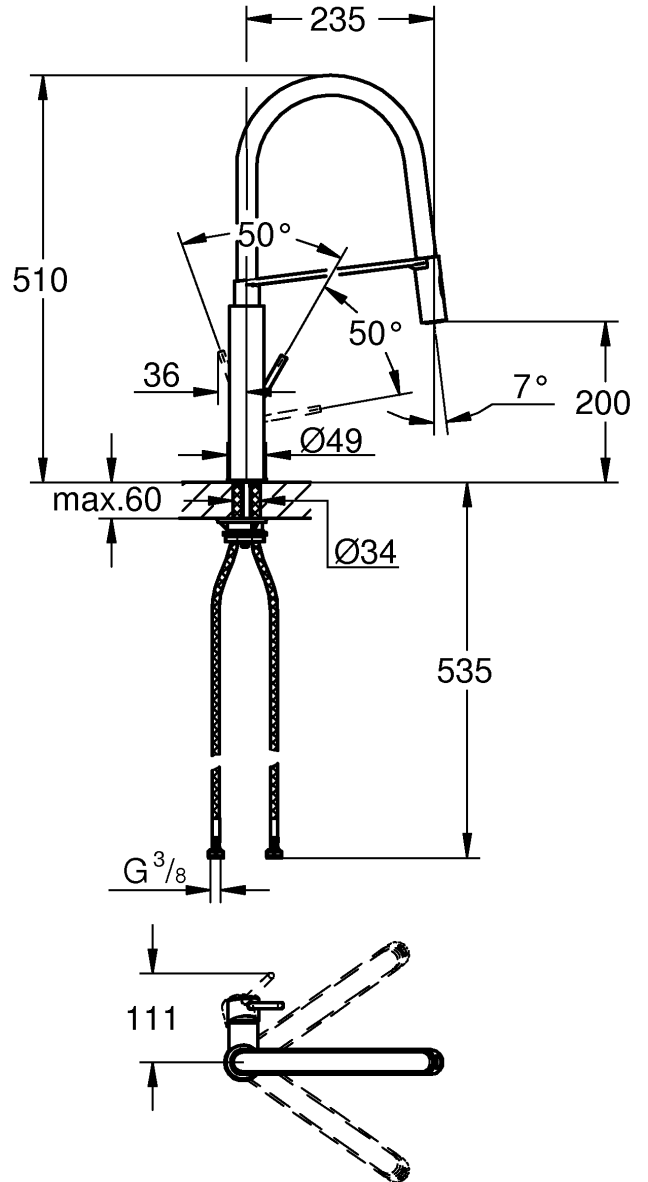

31 491

1

2

3

4

5

6

7