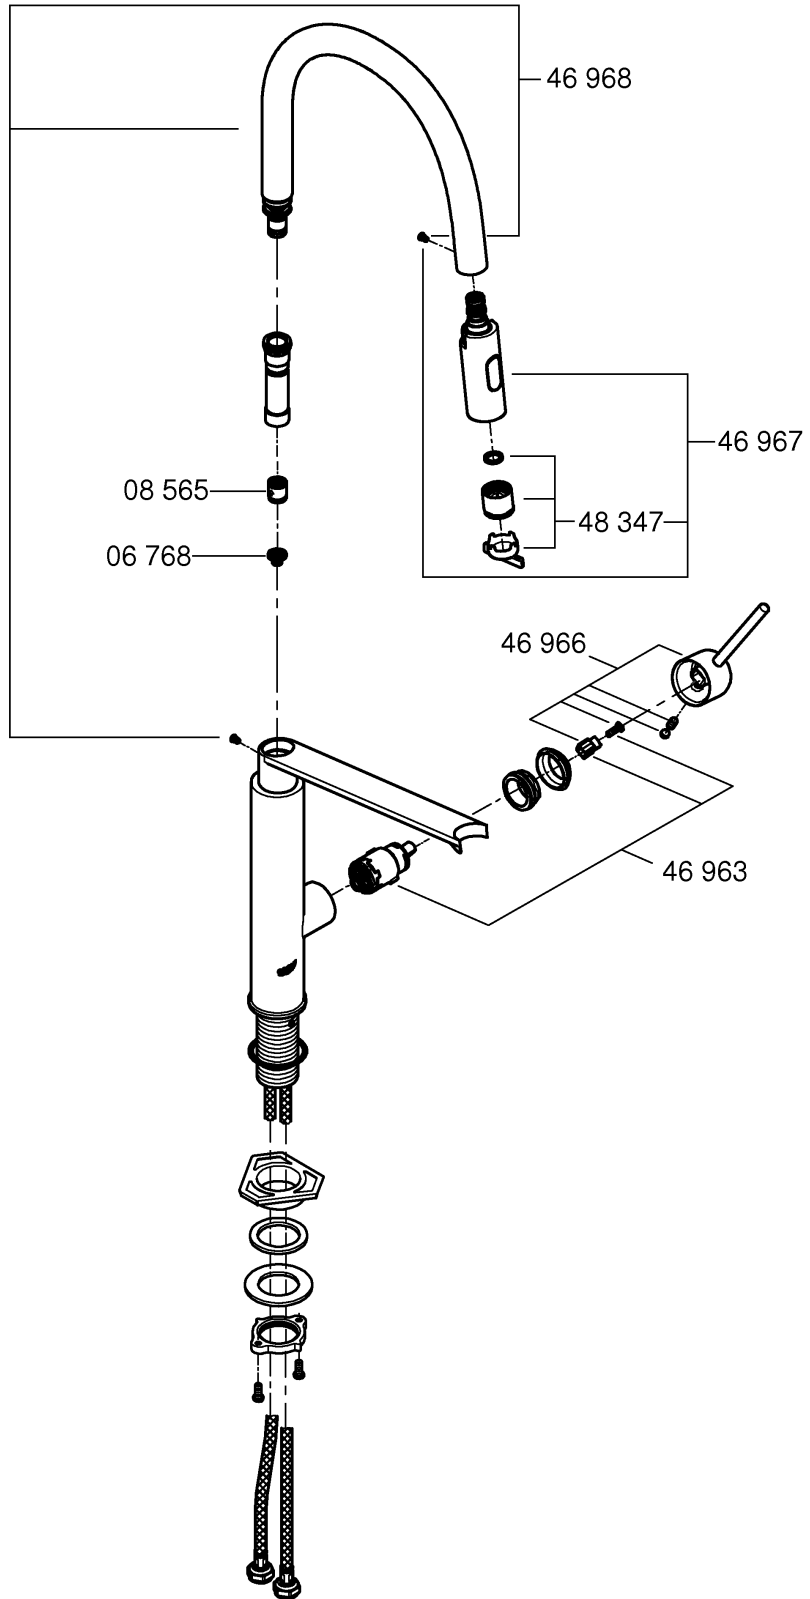

DIN 1988
DIN EN 806

1

2

3

A series of horizontal lines for writing, spanning the width of the page below the header bar.

Pure Freude an Wasser

GROHE
WAVES

D