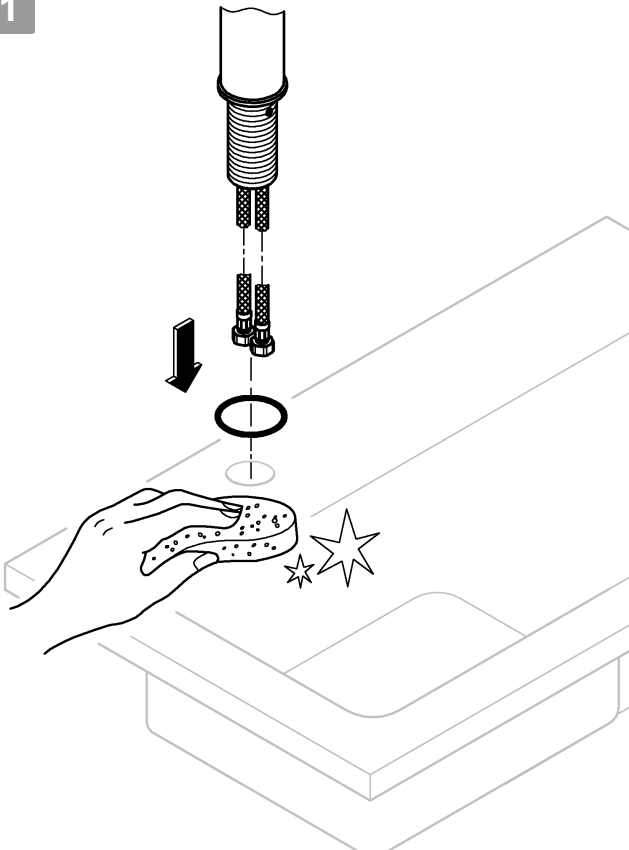

DIN 1988
DIN EN 806

1

2

3

A series of horizontal lines for writing, spanning the width of the page below the header bar.

Pure Freude an Wasser

GROHE
WAVES

D