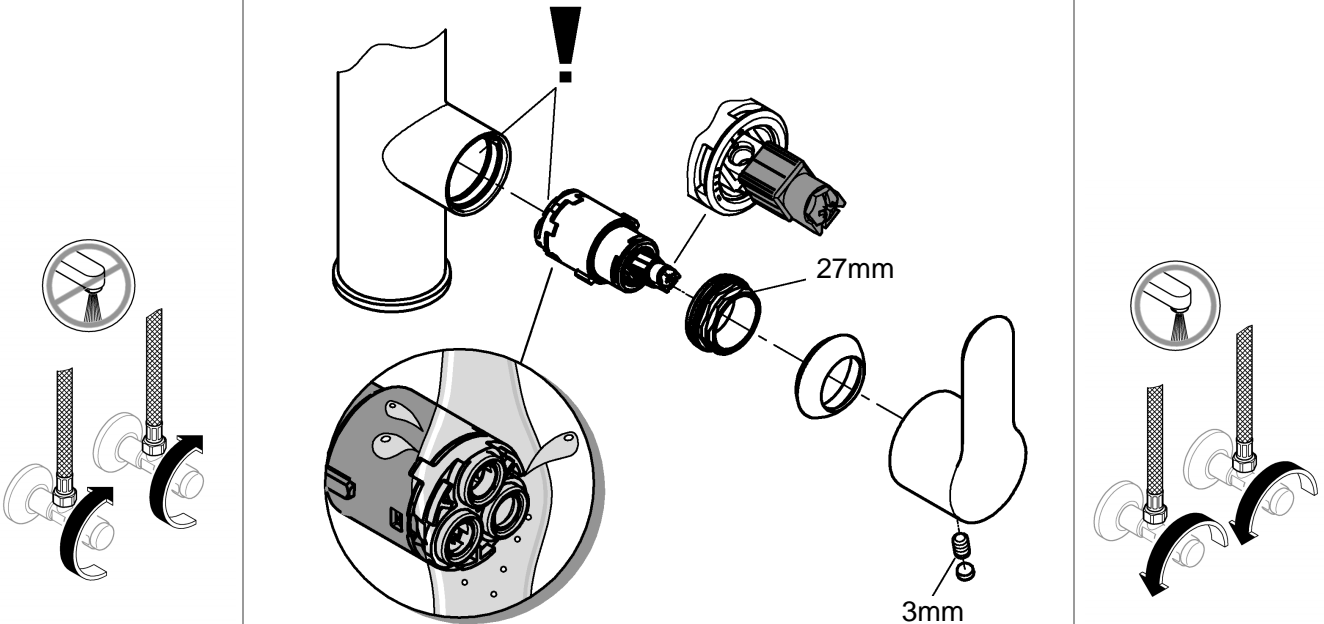

DIN 1988
DIN EN 806

1

2

3

A series of horizontal lines for writing, spanning the width of the page below the header bar.

Pure Freude an Wasser

GROHE
WAVES

D