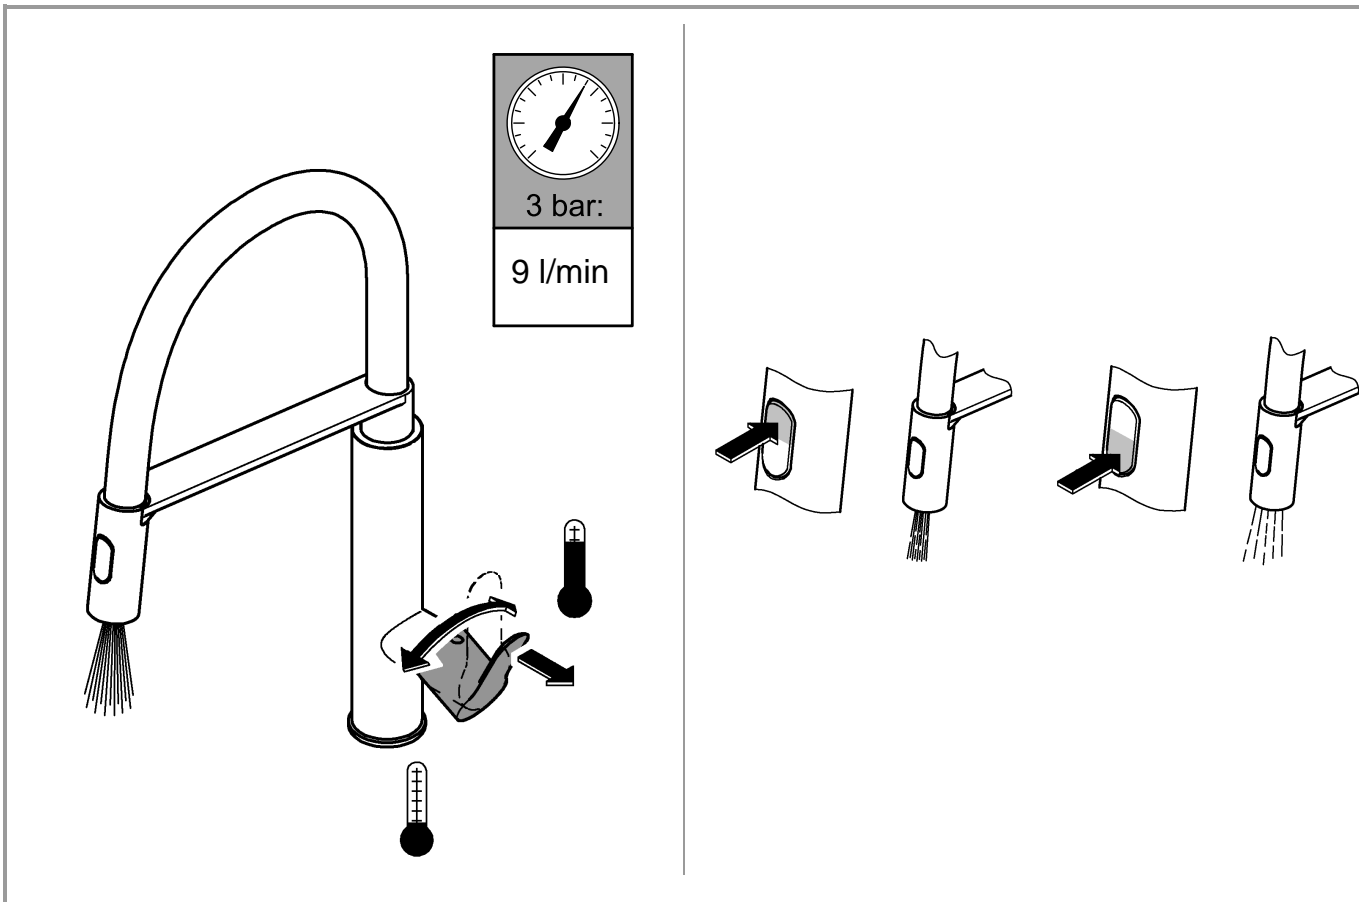

DIN 1988
DIN EN 806

1

2

3

A series of horizontal lines for writing, spanning the width of the page below the header bar.

Pure Freude an Wasser

GROHE
WAVES

D