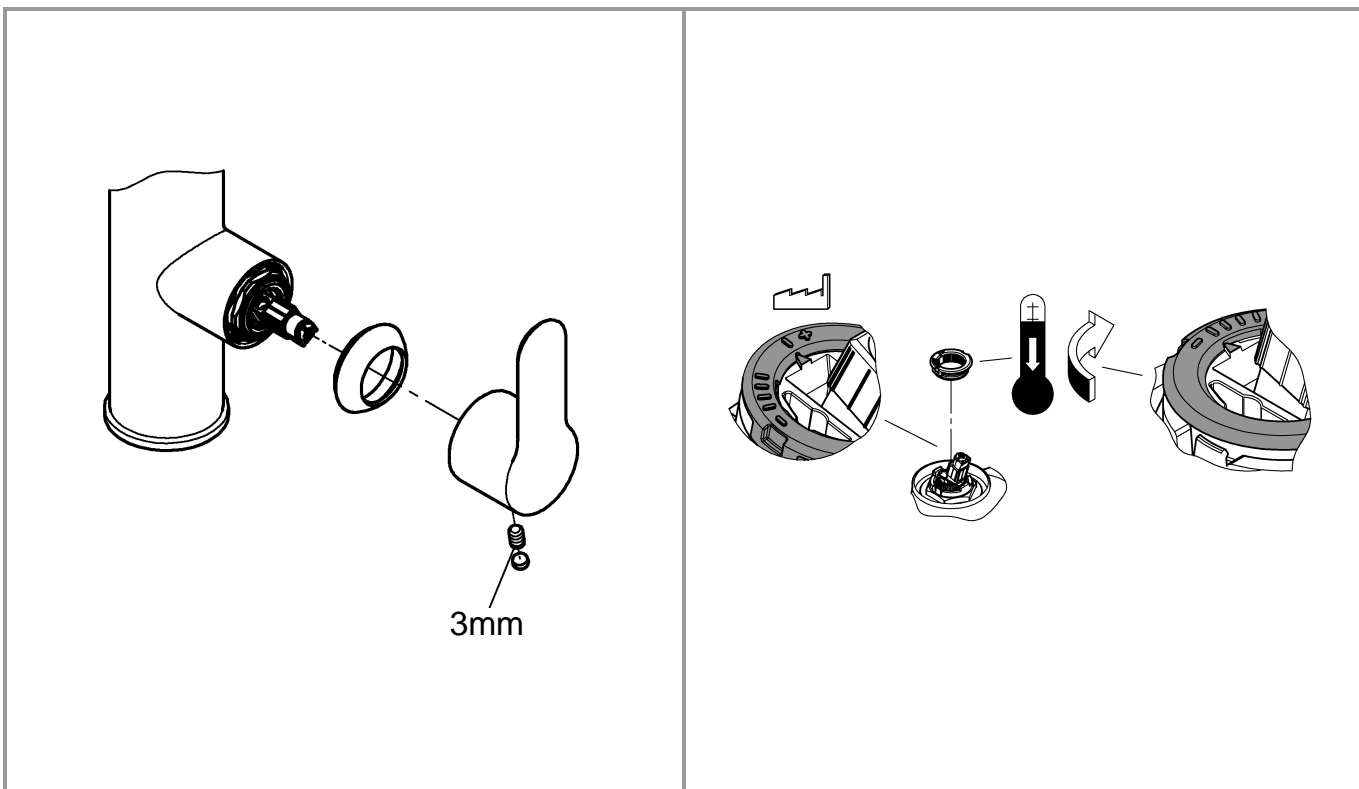

DIN 1988
DIN EN 806

1

2

3

A series of horizontal lines for writing, spanning the width of the page below the header bar.

Pure Freude an Wasser

GROHE
WAVES

D