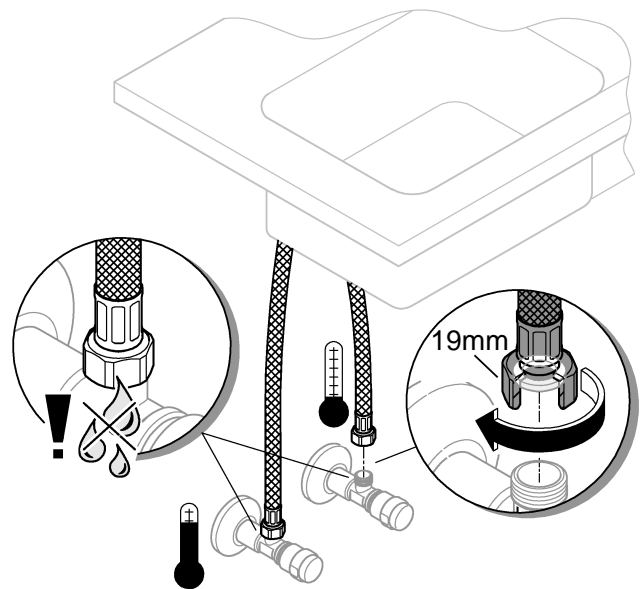

DIN 1988
DIN EN 806

1

2

3

A series of horizontal lines for writing, spanning the width of the page below the header bar.

Pure Freude an Wasser

GROHE
WAVES

D