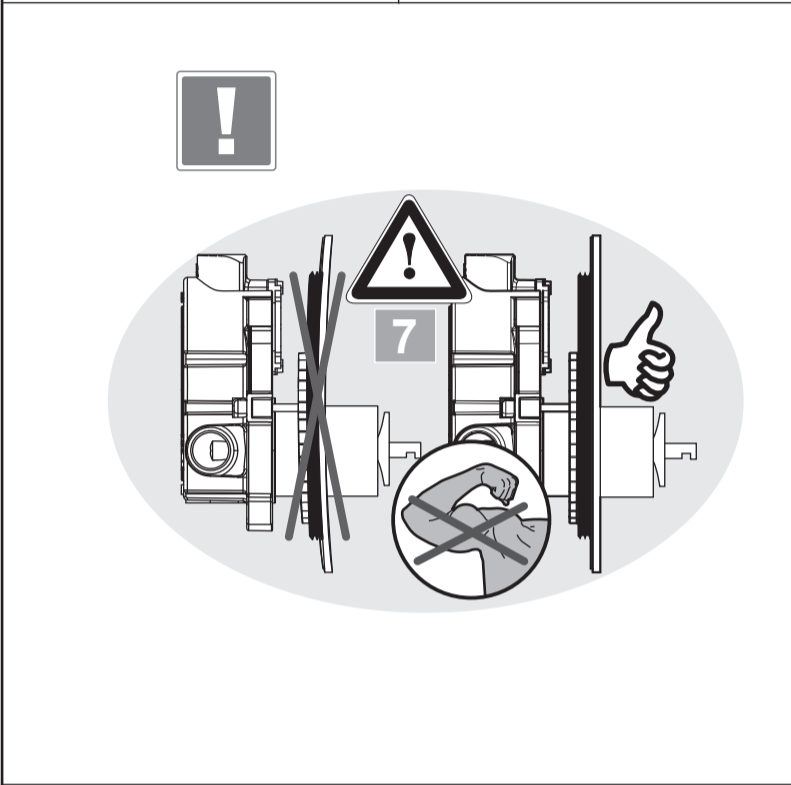

Pressure (P)	Temperature (T)	Snowflake	Temperature (T) °C											
			0	1	2	3	4	5	6	7	8	9		
0,3 MPa 3 bar	50°C	16°C	49,5	49,5	48	46	42,5	41	37	33,5	31	28		
	65°C	16°C	65	65	63,5	60,5	57	53,5	49	44,5	39	34,5		
	81°C	16°C	81	81	78,5	73	69	63,5	56	49	42,5	36