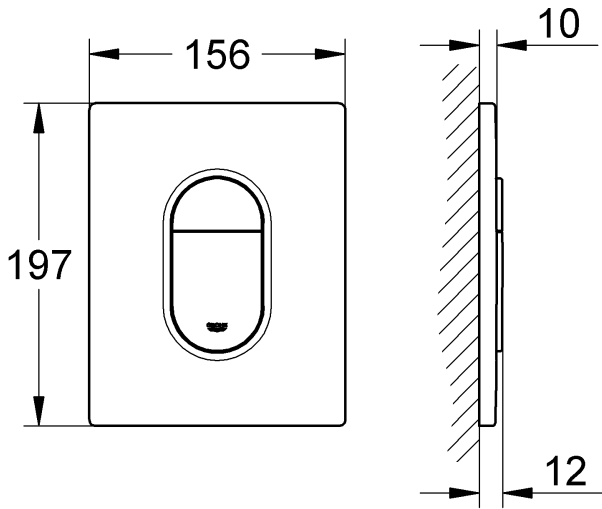

38 844

38 858