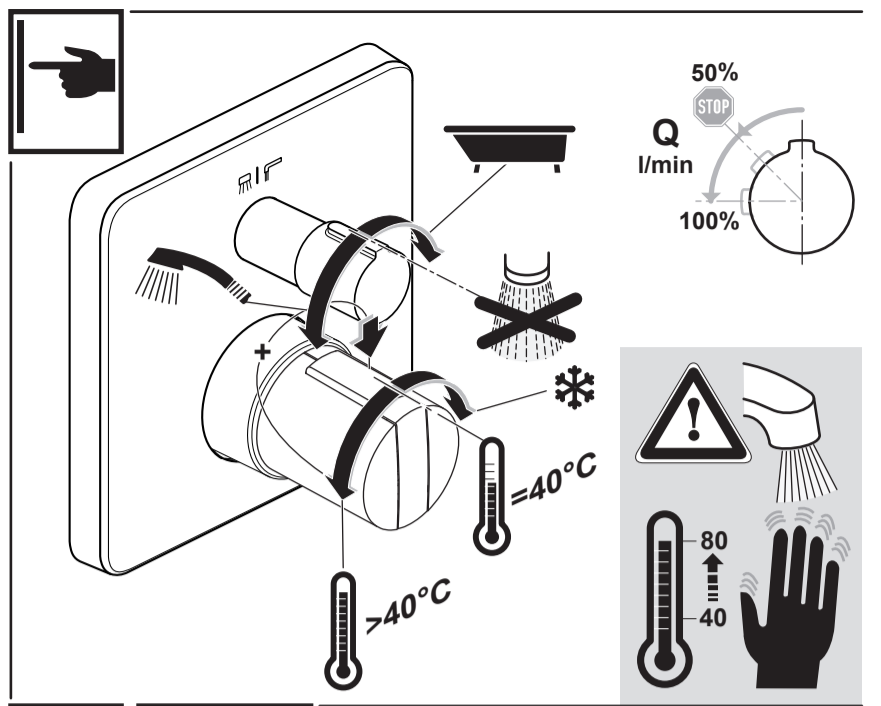

CERATHERM 200

A 5620 ..

0213 / A 866 318
 (+ A 865 612)
 Made in Germany

Ideal Standard International BVBA
 Corporate Village - Gent Building
 Da Vincilaan 2
 1935 Zaventem
 Belgium

www.idealstandardinternational.com