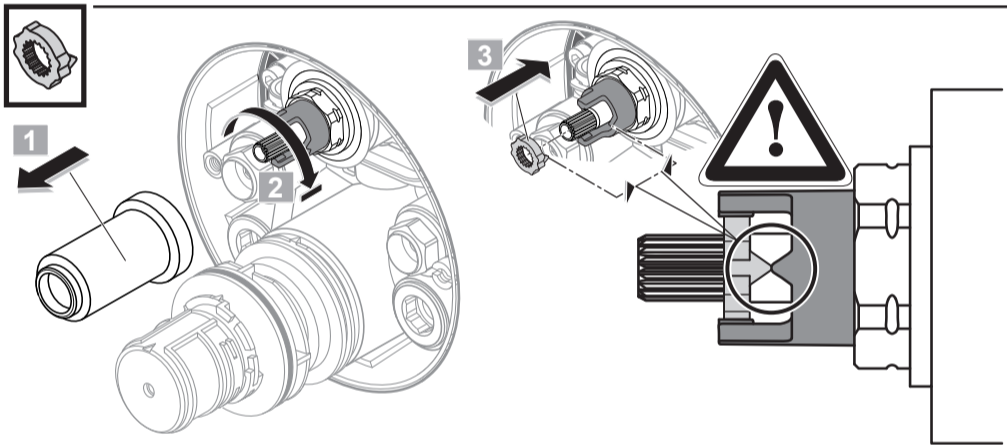

CERATHERM 200

A 5620 ..

0213 / A 866 318
(+ A 865 612)
Made in Germany