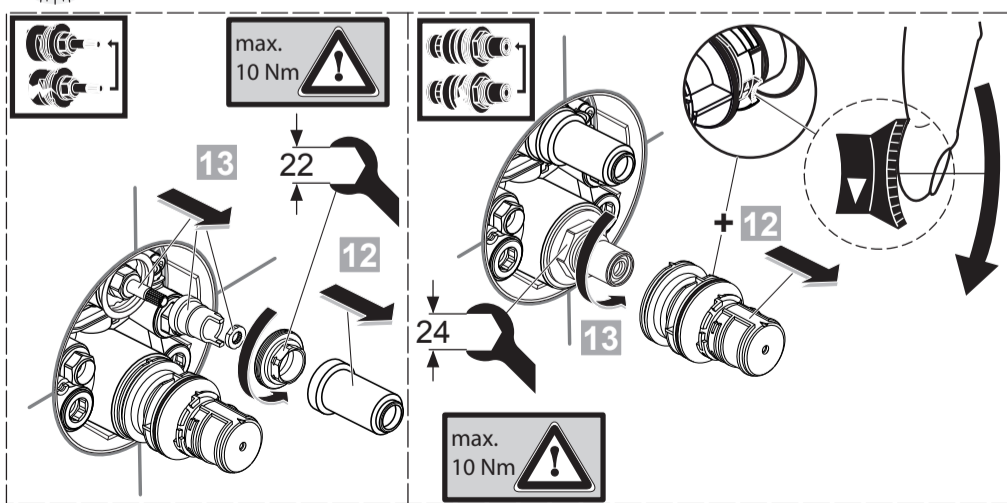

CERATHERM 200

A 5620 ..

0213 / A 866 318
(+ A 865 612)
Made in Germany