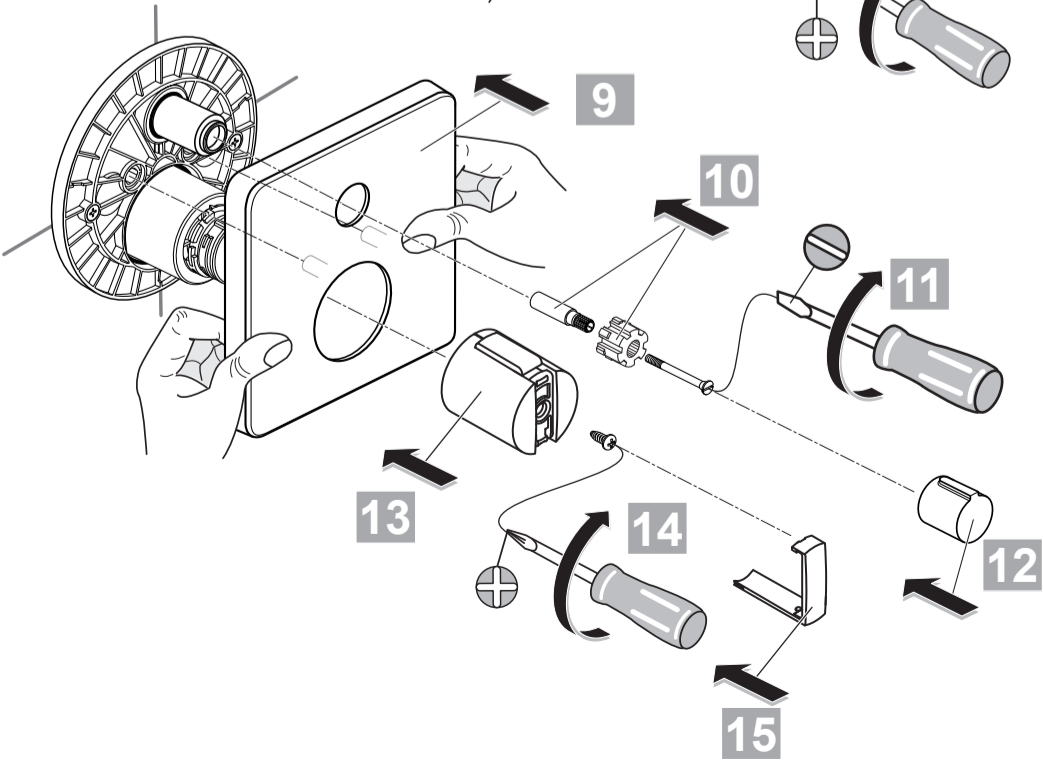

CERATHERM 200

A 5620 ..

0213 / A 866 318
 (+ A 865 612)
 Made in Germany

Ideal Standard International BVBA
 Corporate Village - Gent Building
 Da Vincilaan 2
 1935 Zaventem
 Belgium

www.idealstandardinternational.com