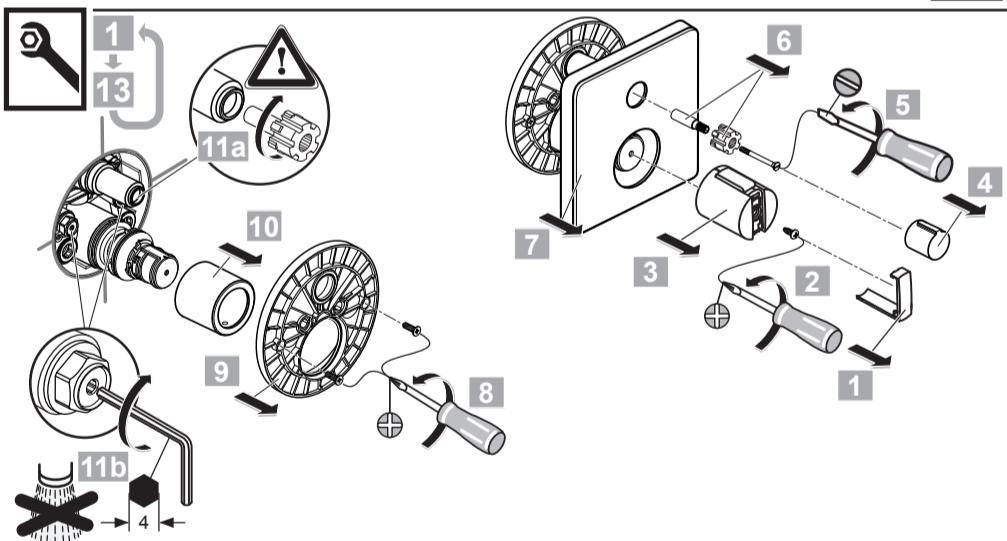

CERATHERM 200

A 5620 ..

0213 / A 866 318
(+ A 865 612)
Made in Germany