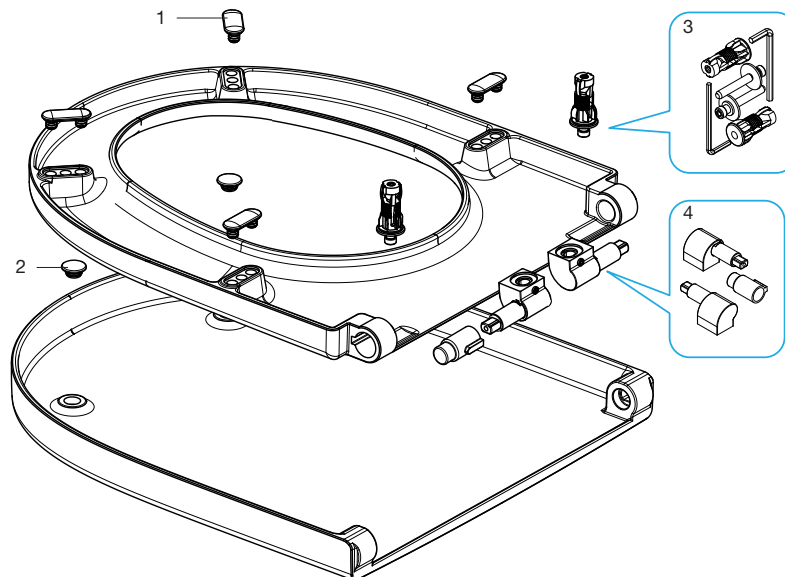

INODORO

Toilet

|            |    |         |
|------------|----|---------|
| A8012AC..4 | CR | COMPACT |
| A8012AB..4 | CL | COMPACT |
| A8012A2..4 | CR |         |
| A8012A0..4 | CL |         |

|   |     |               |
|---|-----|---------------|
| 1 | x 4 | AI0009100R    |
| 2 | x 2 | AI0000200R    |
| 3 |     | AI0000400R    |
| 4 |     | AI0012400R CR |
|   |     | AI0012500R CL |
| 5 |     | AI0004200R    |
| 6 |     | AI0004100R CR |
|   |     | AI0004500R CL |

CR: CAÍDA RETARDADA / Soft-closing  
CL: CAÍDA LIBRE/ Standard closing

BIDÉ

Bidet

|            |    |         |
|------------|----|---------|
| A8062AC..4 | CR | COMPACT |
| A8062AB..4 | CL | COMPACT |
| A8062A2..4 | CR |         |
| A8062A0..4 | CL |         |

2015/07/14

a

AY0008100R

**INODORO ACCESS**

Access toilet

|            |                |
|------------|----------------|
| A801230004 | Asiento y tapa |
| A80123D004 | Aro            |

|   |            |    |
|---|------------|----|
| 7 | A10009600R | CL |
| 8 | A10009700R | CL |