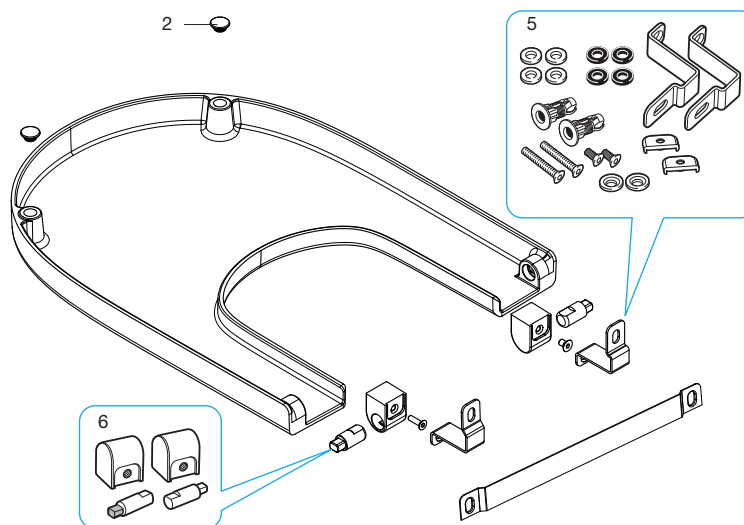

INODORO

Toilet

|            |    |         |
|------------|----|---------|
| A8012AC..4 | CR | COMPACT |
| A8012AB..4 | CL | COMPACT |
| A8012A2..4 | CR |         |
| A8012A0..4 | CL |         |

|   |     |               |
|---|-----|---------------|
| 1 | x 4 | AI0009100R    |
| 2 | x 2 | AI0000200R    |
| 3 |     | AI0000400R    |
| 4 |     | AI0012400R CR |
|   |     | AI0012500R CL |
| 5 |     | AI0004200R    |
| 6 |     | AI0004100R CR |
|   |     | AI0004500R CL |

CR: CAÍDA RETARDADA / Soft-closing  
CL: CAÍDA LIBRE/ Standard closing

BIDÉ

Bidet

|            |    |         |
|------------|----|---------|
| A8062AC..4 | CR | COMPACT |
| A8062AB..4 | CL | COMPACT |
| A8062A2..4 | CR |         |
| A8062A0..4 | CL |         |

2015/07/14

a

AY0008100R

**INODORO ACCESS**

Access toilet

|            |                |
|------------|----------------|
| A801230004 | Asiento y tapa |
| A80123D004 | Aro            |

|   |            |    |
|---|------------|----|
| 7 | A10009600R | CL |
| 8 | A10009700R | CL |