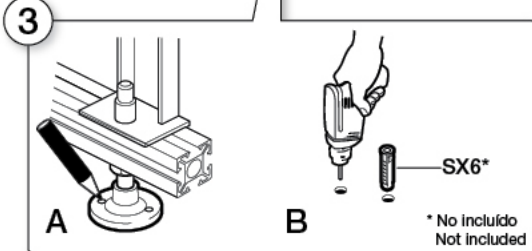

Roca

FALDÓN FRONTAL BAÑERAS RECTANGULARES FRONT PANEL RECTANGULAR BATHTUBS

259785..0 - 1400

259784..0 - 1500

259783..0 - 1600

259782..0 - 1700

259627..0 - 1800

2