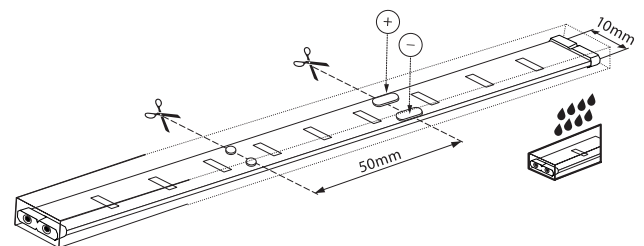

ORLO LED

Артикул	Цвят	Цветна т°	Лумени	КОД ЗАЯВКА
Art	Color	K	Lm	Order code
ORLO LED-W	DAYLIGHT	6400	210	002773
ORLO LED-WW	WARMWHITE	2700	210	002772

L = 5m (50 x 100mm) = 300LED
S = 50mm = 3LED / max 20mA