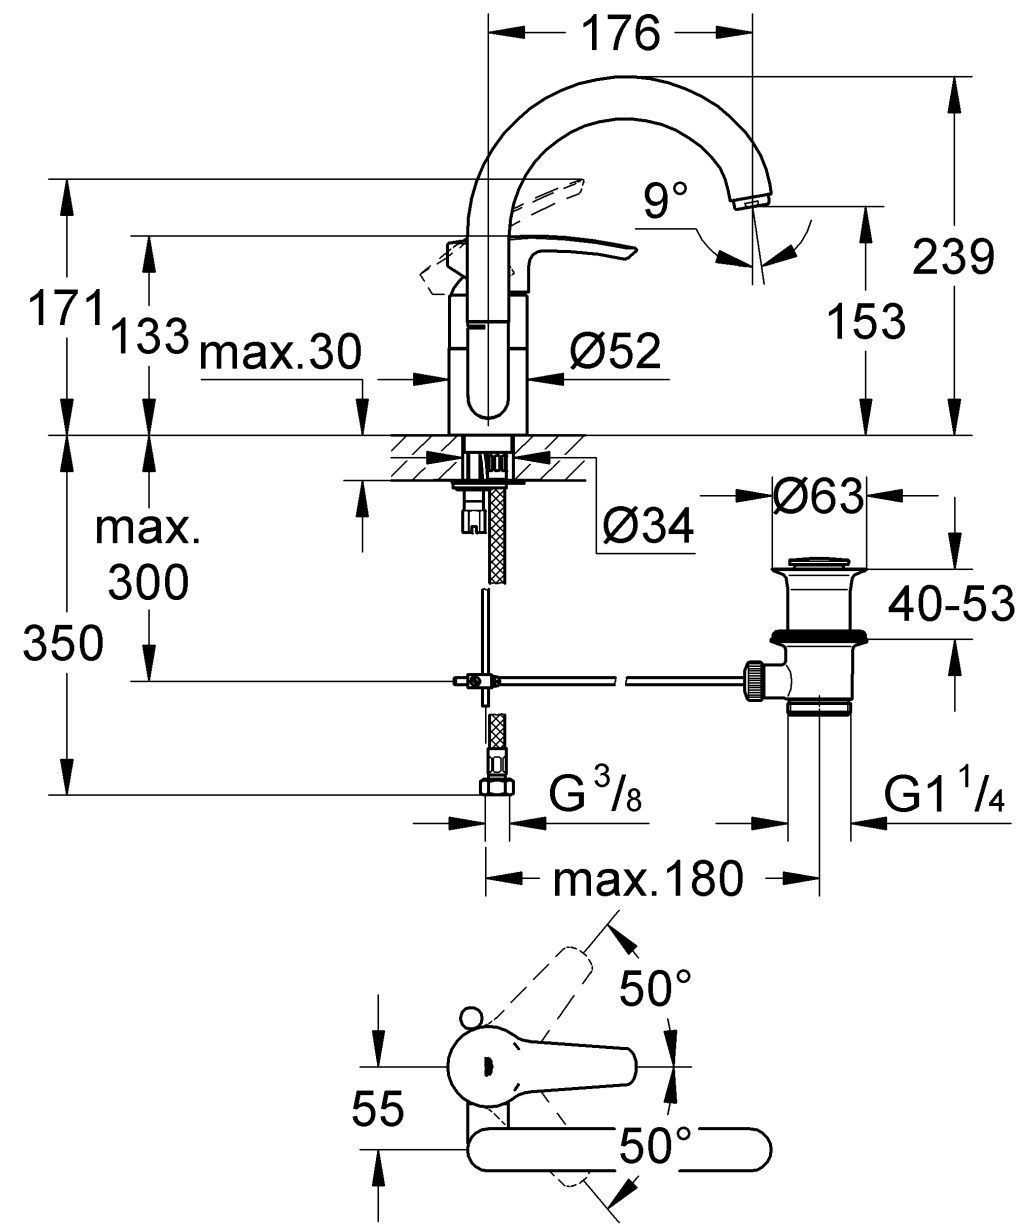

## Eurostyle

**F** .....1

**GB** .....1

95.893.131/ÄM 209376/02.07

**GROHE**  
ENJOY WATER®

360° =   
 0° =   
 150° = 

**La documentation technique/produit est exclusivement destinée aux plombiers et aux personnels qualifiés.  
Penser à la remettre à l'utilisateur.**

**Replacement parts:** see exploded drawing

(\* = special accessories)

**Care:** see Care Instructions

A series of 28 horizontal lines spanning the width of the page, providing a template for writing. The lines are evenly spaced and extend from the left margin to the right margin.