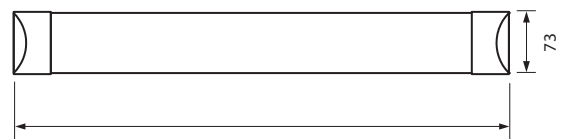

FLAT LED 36W

FLAT LED 18W

FLAT LED

Артикул	Мощност	Цветна °	Цвят	Лумени	Код заявка
Art	Watt	K	Color	Lm	Order code
FLAT LED 18W 600mm	18	4000	COOLLIGHT	1400	003730
FLAT LED 36W 1200mm	36	4000	COOLLIGHT	3000	003731