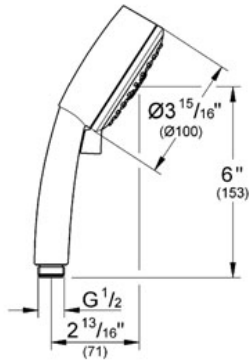

NEW TEMPESTA COSMOPOLITAN 100 Shower Head 4 sprays

MODEL # 27575

GROHE America, Inc | 200 North Gary Avenue, Suite G, Roselle, IL 60172
Phone: +1 (800) 444-7643 | Fax: +1 (800) 225-2778 | us-customerservice@grohe.com

Pure Freude an Wasser

Product Description: Shower Head 4 sprays

Standard Specification:

- GROHE StarLight® finish
- GROHE DreamSpray® perfect spray pattern
- GROHE CoolTouch®
- GROHE EcoJoy® technology for less water and perfect flow
- SpeedClean anti-lime system
- Inner WaterGuide for a longer life
- Suitable for instantaneous heater
- GROHE Rain O2, Rain, • Massage, Jet
- Universal mounting system (fits all standard shower hoses)
- Min. recommended pressure 15 psi
- Max Flow Rate 2.5 gpm (9.5 L/min)

Applicable Codes & Standards:

- Energy Policy Act of 1992
- ASME A112.18.1/CSA B125.1

Color:

- 27575 000 chrome
- 27575 001 chrome
- 27575 EN0 Brushed Nickel
- 27575 EN1 Brushed Nickel inf