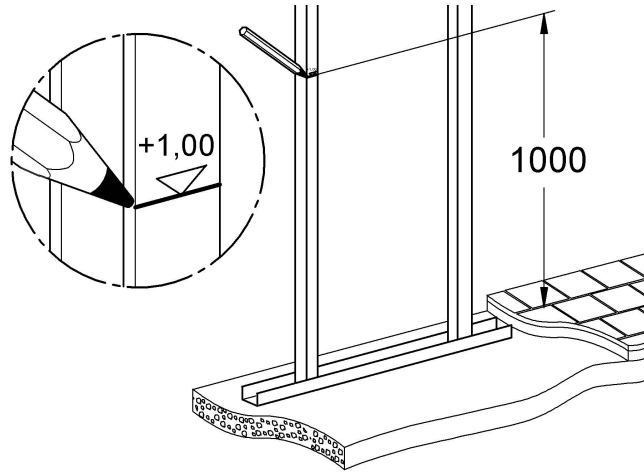

38 625

Rapid SL

Design & Quality Engineering GROHE Germany

94.882.231/ÄM 213894/03.10

ENJOY WATER®

**i**

1

2