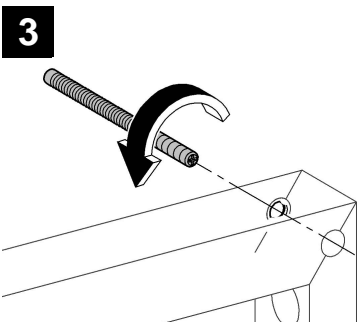

38 625

Rapid SL

Design & Quality Engineering GROHE Germany

94.882.231/ÄM 213894/03.10

ENJOY WATER®

**i**

1

2