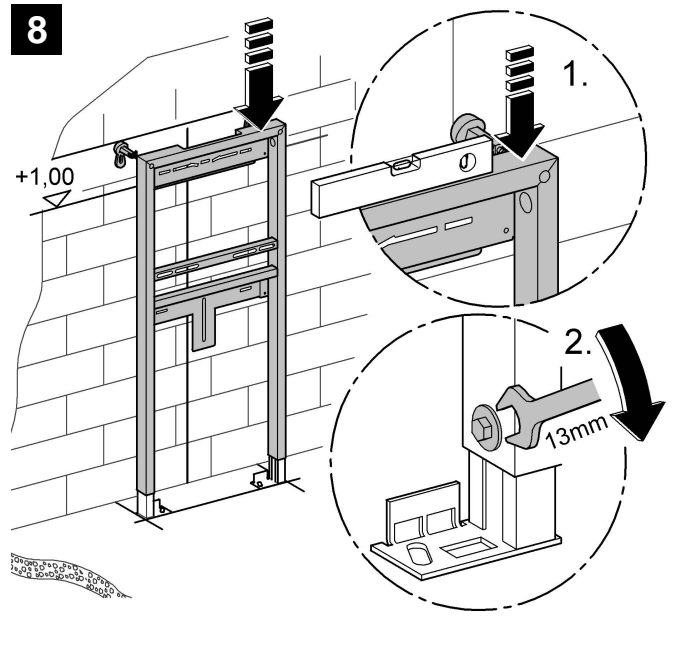

38 625

Rapid SL

Design & Quality Engineering GROHE Germany

94.882.231/ÄM 213894/03.10

ENJOY WATER®

**i**

1

2