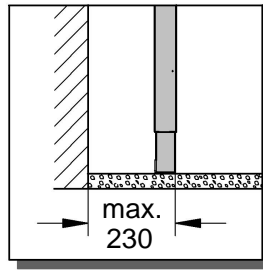

38 625

Rapid SL

Design & Quality Engineering GROHE Germany

94.882.231/ÄM 213894/03.10

ENJOY WATER®

**i**

1

2