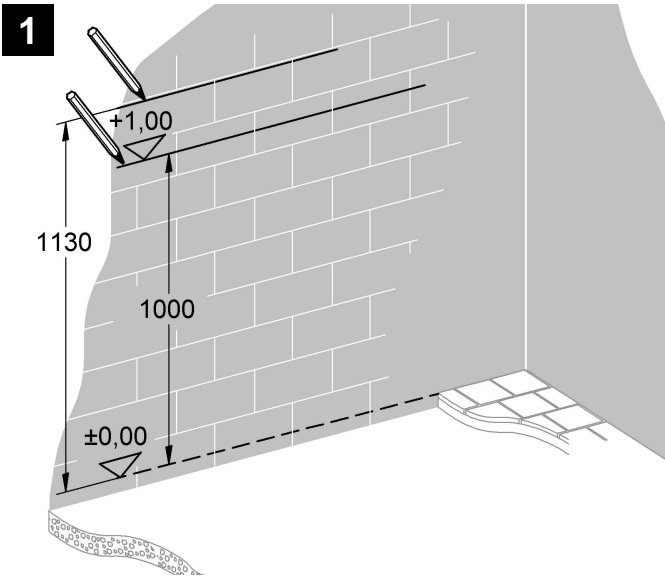

38 625

Rapid SL

Design & Quality Engineering GROHE Germany

94.882.231/ÄM 213894/03.10

ENJOY WATER®

**i**

1

2