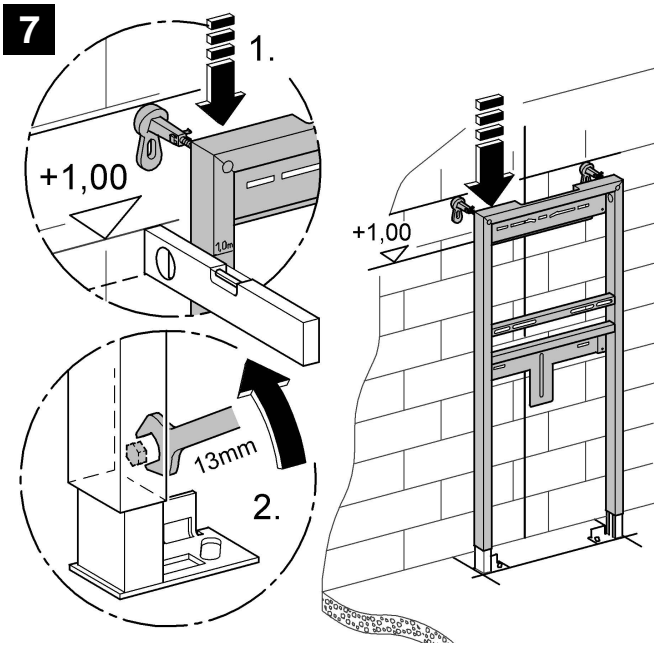

38 625

Rapid SL

Design & Quality Engineering GROHE Germany

94.882.231/ÄM 213894/03.10

ENJOY WATER®

**i**

1

2