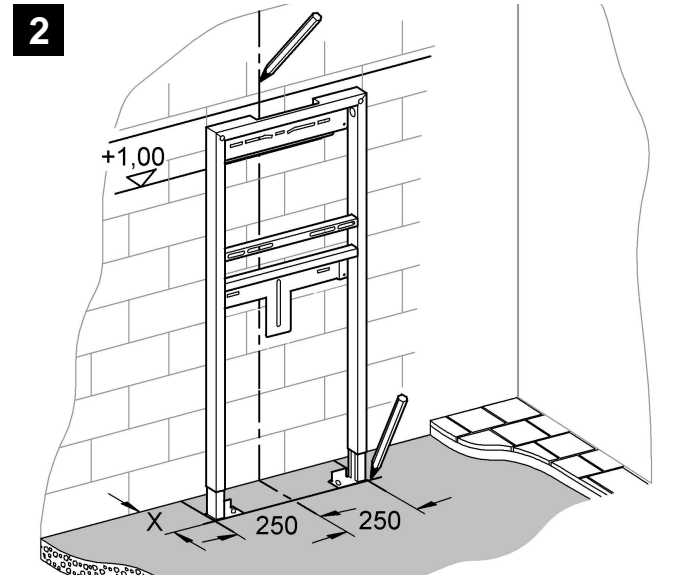

38 625

Rapid SL

Design & Quality Engineering GROHE Germany

94.882.231/ÄM 213894/03.10

ENJOY WATER®

**i**

1

2