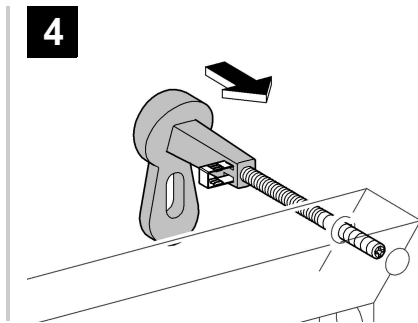

38 625

Rapid SL

Design & Quality Engineering GROHE Germany

94.882.231/ÄM 213894/03.10

ENJOY WATER®

**i**

1

2