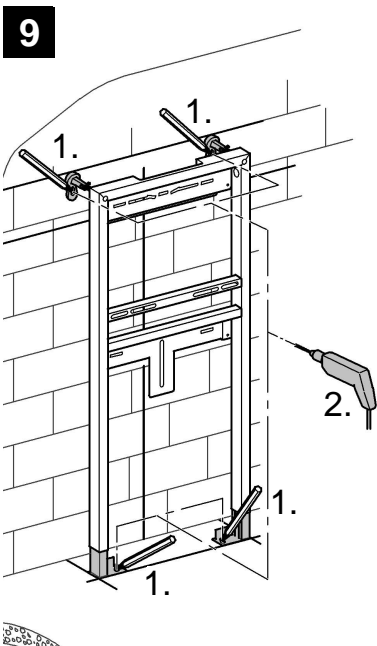

38 625

Rapid SL

Design & Quality Engineering GROHE Germany

94.882.231/ÄM 213894/03.10

ENJOY WATER®

**i**

1

2