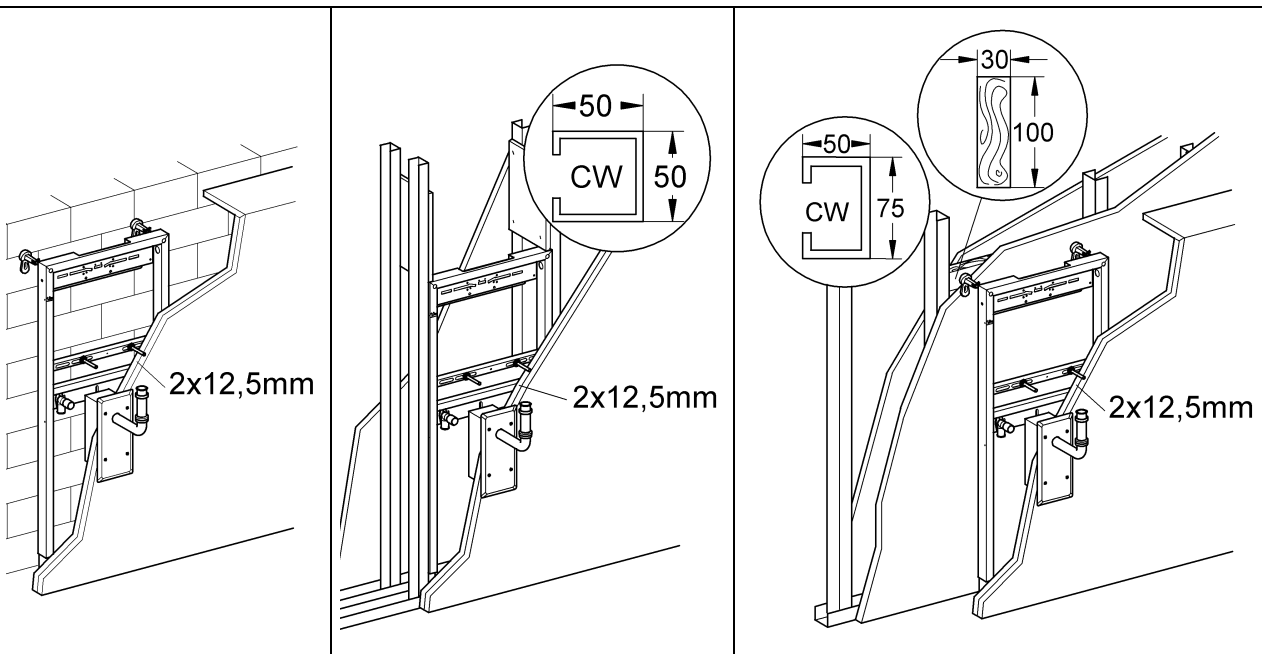

38 625

Rapid SL

Design & Quality Engineering GROHE Germany

94.882.231/ÄM 213894/03.10

ENJOY WATER®

**i**

1

2