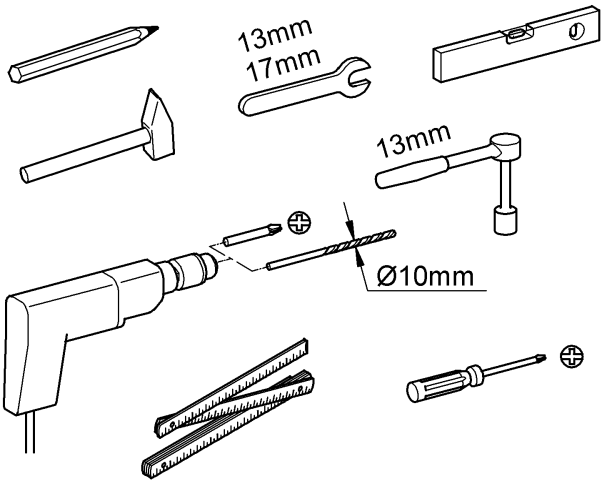

38 625

Rapid SL

Design & Quality Engineering GROHE Germany

94.882.231/ÄM 213894/03.10

ENJOY WATER®

**i**

1

2