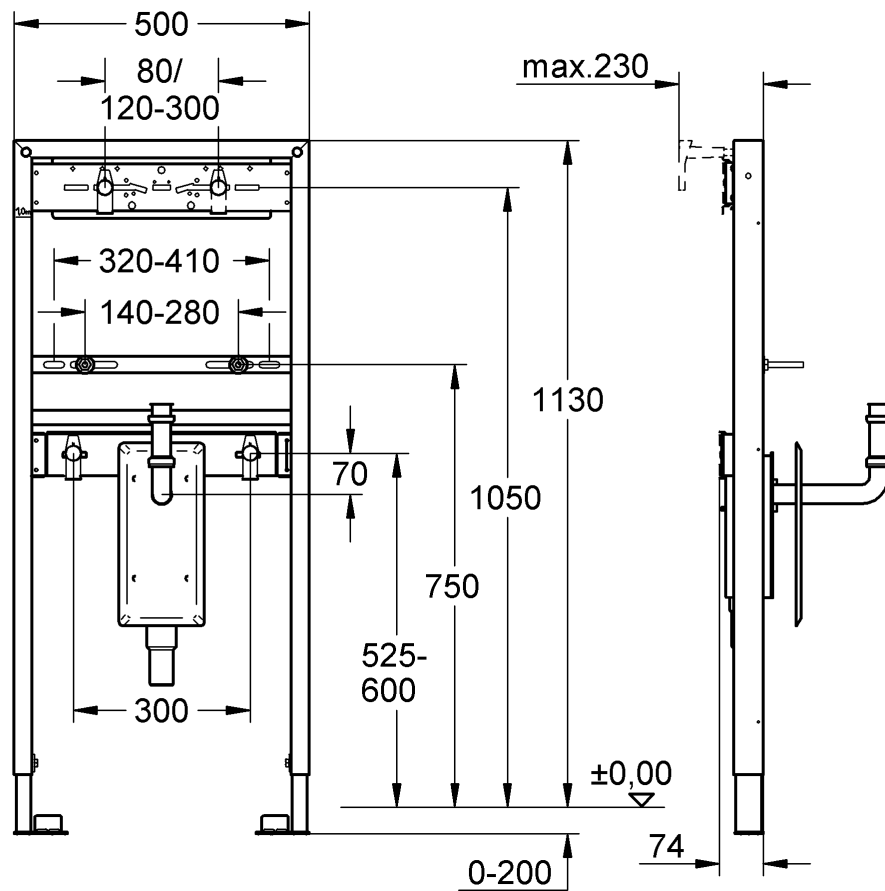

38 625

Rapid SL

Design & Quality Engineering GROHE Germany

94.882.231/ÄM 213894/03.10

ENJOY WATER®

**i**

1

2