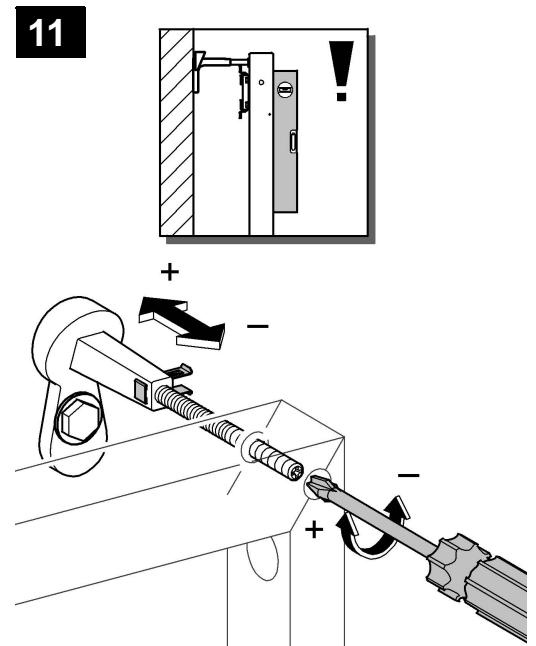

38 625

Rapid SL

Design & Quality Engineering GROHE Germany

94.882.231/ÄM 213894/03.10

ENJOY WATER®

**i**

1

2