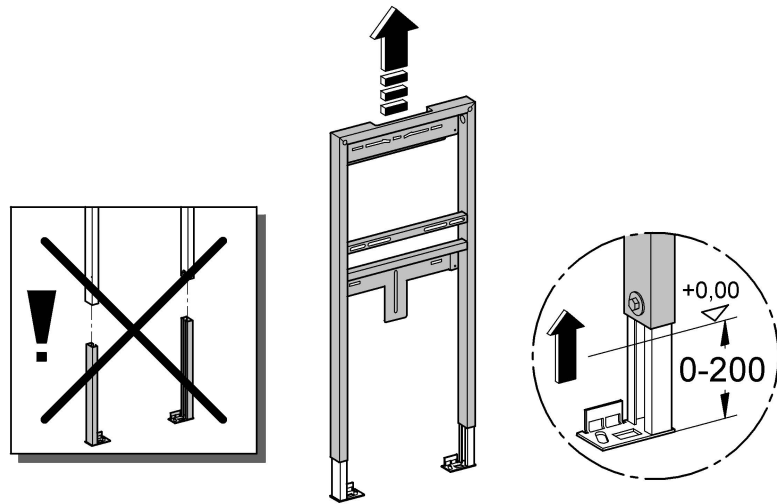

38 625

Rapid SL

Design & Quality Engineering GROHE Germany

94.882.231/ÄM 213894/03.10

ENJOY WATER®

**i**

1

2