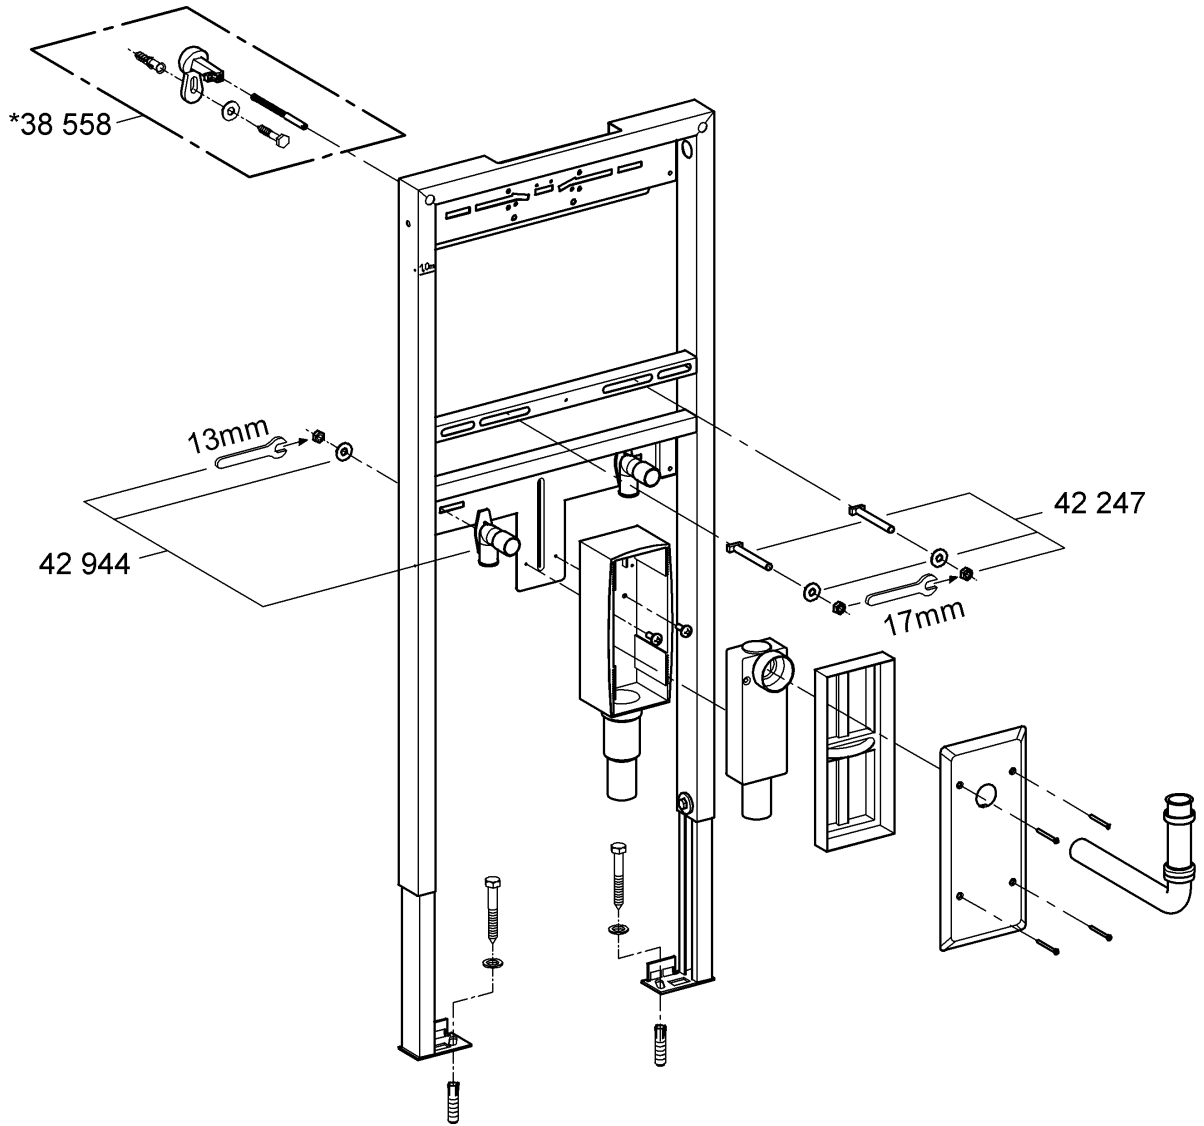

38 625

Rapid SL

Design & Quality Engineering GROHE Germany

94.882.231/ÄM 213894/03.10

ENJOY WATER®

**i**

1

2