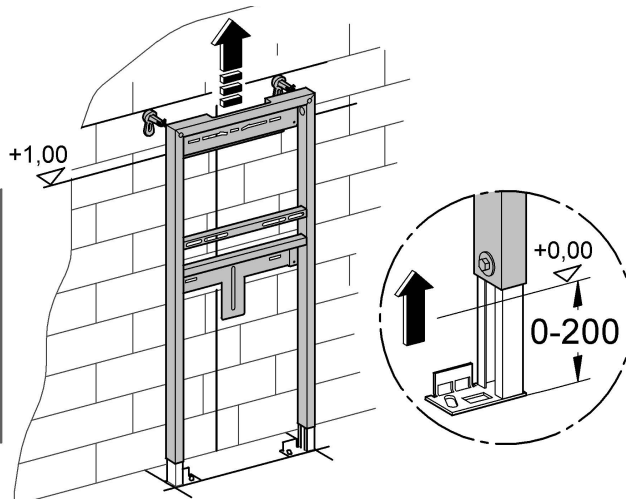

38 625

Rapid SL

Design & Quality Engineering GROHE Germany

94.882.231/ÄM 213894/03.10

ENJOY WATER®

**i**

1

2