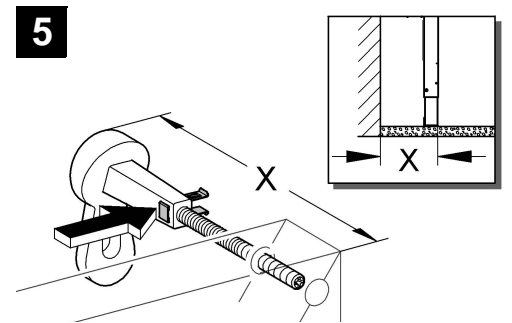

38 625

Rapid SL

Design & Quality Engineering GROHE Germany

94.882.231/ÄM 213894/03.10

ENJOY WATER®

**i**

1

2