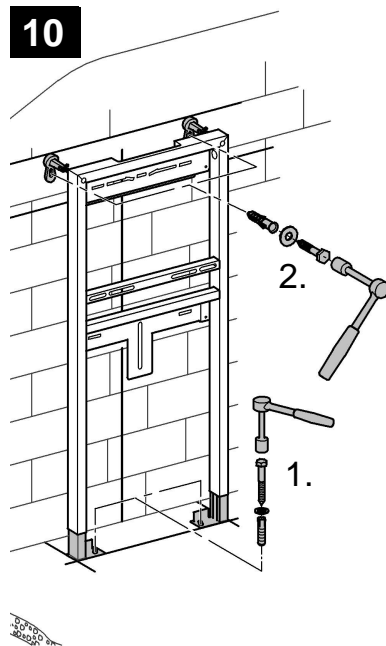

38 625

Rapid SL

Design & Quality Engineering GROHE Germany

94.882.231/ÄM 213894/03.10

ENJOY WATER®

**i**

1

2