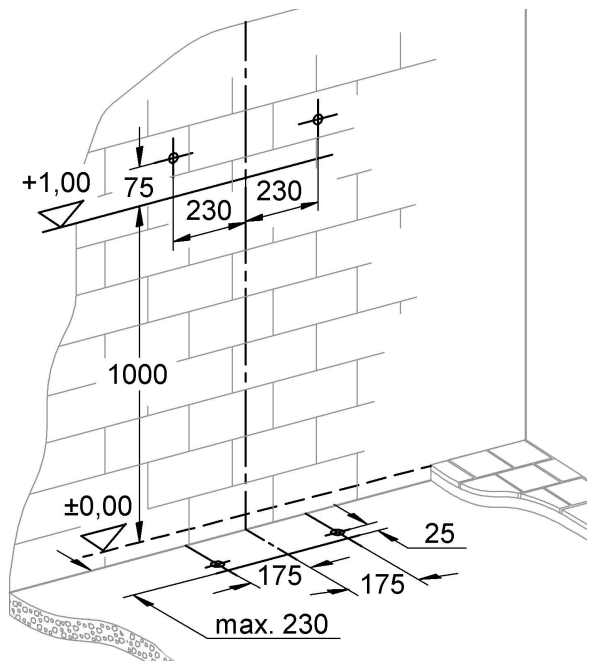

38 625

Rapid SL

Design & Quality Engineering GROHE Germany

94.882.231/ÄM 213894/03.10

ENJOY WATER®

**i**

1

2